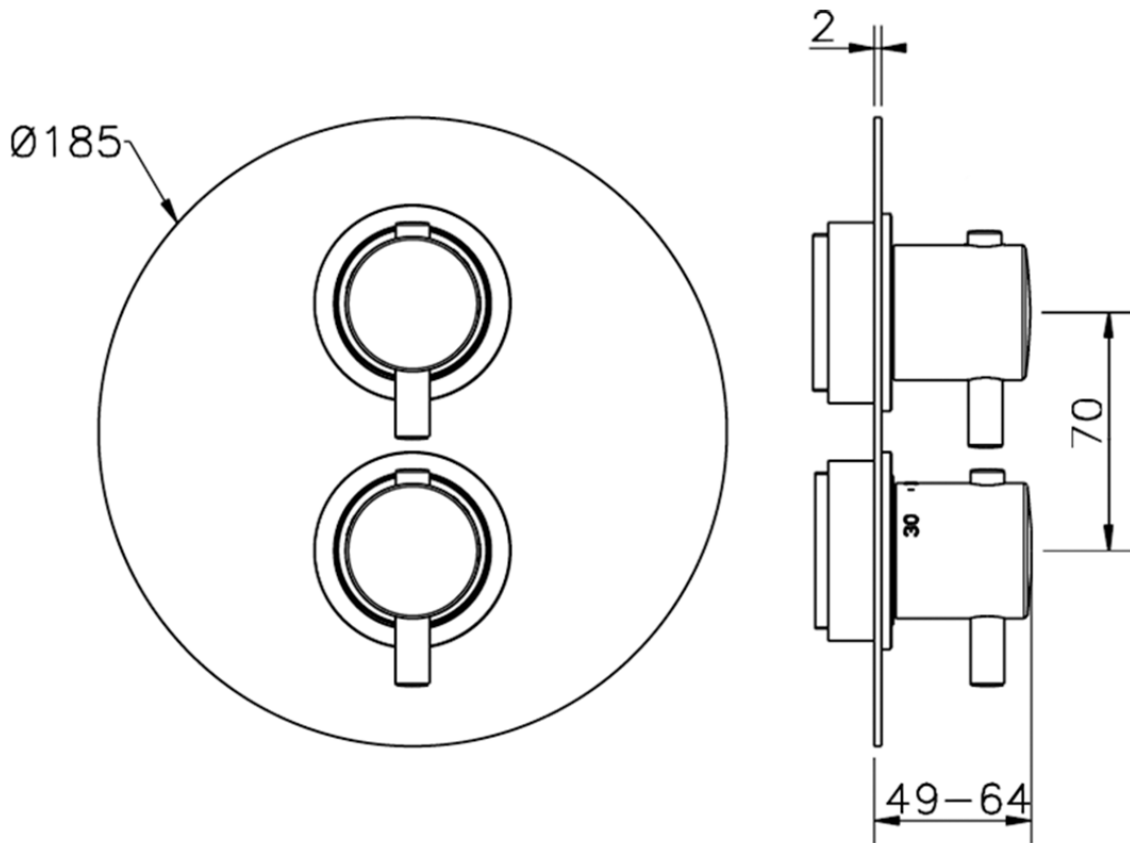

## Exposed part for 1-outlet con.thermo.shower valve THERMO\_K2007300

K2007300

<https://en.huberitalia.com/exposed-part-for-1-outlet-con-thermo-shower-valve-thermo-k2007300>

## Piastra/Plate/Plaque/Platte/Placa

2-3mm: XX 25-40 YY 76-91

10 mm: XX 16-31 YY 65-80

ZB007301

<https://en.huberitalia.com/1-outlet-concealed-thermostatic-shower-valve-concealed-zb007301>

2024-12-22