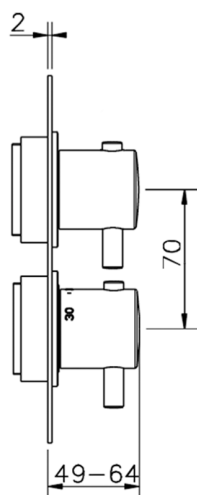

Exposed part for 1-outlet con.thermo.shower valve THERMO_K2007300

MODEL **K2007300**

Exposed part for 1-outlet thermostatic mixer, with stopvalve, without concealed part, for item ZB007301

AVAILABLE FINISHINGS

-  **21** 21 Chrome
-  **26** 26 Old Copper
-  **2F** 2W Brushed Gold
-  **2W** 2F Brushed Nickel
-  **40** 40 Matt Black
-  **4Q** 4Q Matt White

CHARACTERISTICS

Installation **Concealed**
 Required concealed parts **ZB007301**

1-outlet Concealed thermostatic shower valve, with stopvalve, without trim kit

AVAILABLE FINISHINGS

CHARACTERISTICS

Installation **Concealed**

Cartridge Spare Parts **24.04A.PP**

8x20 Plus P Thermostatic Valve

Concealed **1**

Piastra/Plate/Plaque/Platte/Placa

2-3mm: XX 25-40 YY 76-91

10 mm: XX 16-31 YY 65-80

Thermostatic

The Huber thermostatic is your personal water manager, helping you to handle, control and save water and energy.