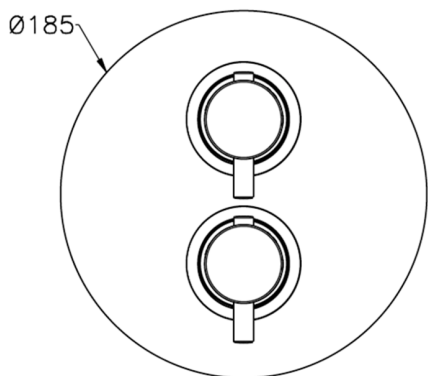

Exposed part for 1-outlet con.thermo.shower valve THERMO_K2007300

MODEL **K2007300**

Exposed part for 1-outlet thermostatic mixer, with stopvalve, without concealed part, for item ZB007301

AVAILABLE FINISHINGS

-  **21** 21 Chrome
-  **26** 26 Old Copper
-  **2F** 2W Brushed Gold
-  **2W** 2F Brushed Nickel
-  **40** 40 Matt Black
-  **4Q** 4Q Matt White

CHARACTERISTICS

Installation **Concealed**
 Required concealed parts **ZB007301**

Concealed **1**

Piastra/Plate/Plaque/Platte/Placa

2-3mm: XX 25-40 YY 76-91

10 mm: XX 16-31 YY 65-80

Thermostatic

The Huber thermostatic is your personal water manager, helping you to handle, control and save water and energy.