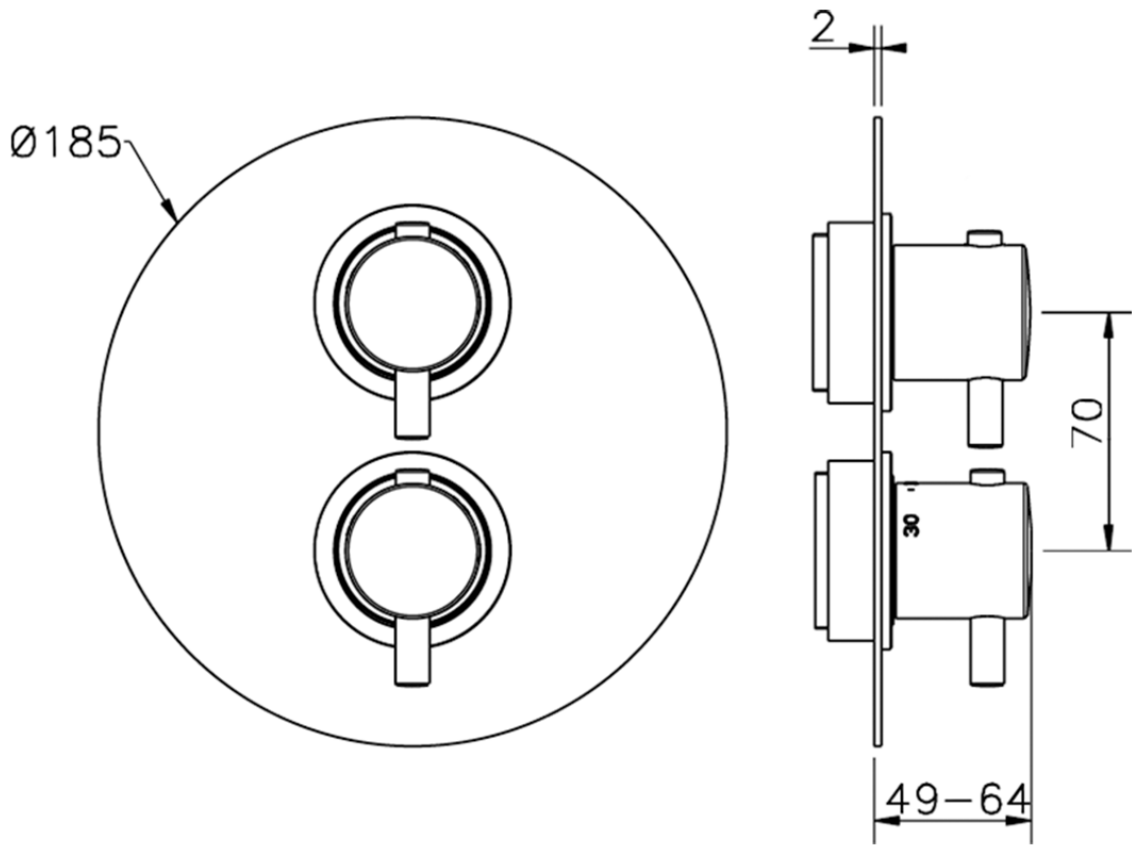

Exposed part for 1-outlet con.thermo.shower valve THERMO_K2007300

K2007300

<https://en.huberitalia.com/exposed-part-for-1-outlet-con-thermo-shower-valve-thermo-k2007300>

Piastra/Plate/Plaque/Platte/Placa

2-3mm: XX 25-40 YY 76-91

10 mm: XX 16-31 YY 65-80

ZB007301

<https://en.huberitalia.com/1-outlet-concealed-thermostatic-shower-valve-concealed-zb007301>

2024-12-22