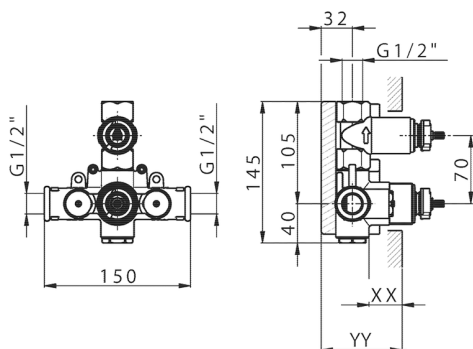

-  **21** 21 Chrome
-  **26** 26 Old Copper
-  **2F** 2W Brushed Gold
-  **2W** 2F Brushed Nickel
-  **40** 40 Matt Black
-  **4Q** 4Q Matt White

CHARACTERISTICS

Installation **Concealed**
 Required concealed parts **ZB007301**

1-outlet Concealed thermostatic shower valve, with stopvalve, without trim kit

AVAILABLE FINISHINGS

CHARACTERISTICS

Installation	Concealed
Cartridge Spare Parts	24.04A.PP
8x20 Plus P Thermostatic Valve	
Concealed	1

Piastra/Plate/Plaque/Platte/Placa

2-3mm: XX 25-40 YY 76-91

10 mm: XX 16-31 YY 65-80

Thermostatic

The Huber thermostatic is your personal water manager, helping you to handle, control and save water and energy.