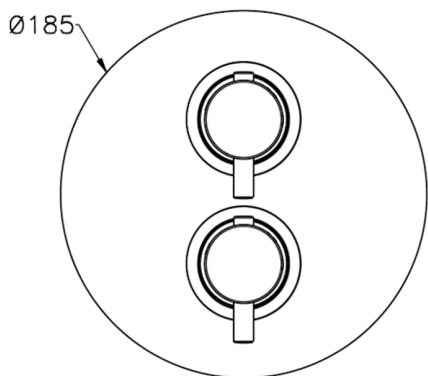

Exposed part for 1-outlet con.thermo.shower valve THERMO_K2007300

MODEL **K2007300**

Exposed part for 1-outlet thermostatic mixer, with stopvalve, without concealed part, for item ZB007301

AVAILABLE FINISHINGS

-  **21** 21 Chrome
-  **26** 26 Old Copper
-  **2F** 2W Brushed Gold
-  **2W** 2F Brushed Nickel
-  **40** 40 Matt Black
-  **4Q** 4Q Matt White

CHARACTERISTICS

Installation **Concealed**
 Required concealed parts **ZB007301**

1-outlet Concealed thermostatic shower valve, with stopvalve, without trim kit

AVAILABLE FINISHINGS

CHARACTERISTICS

Installation	Concealed
Cartridge Spare Parts	24.04A.PP
8x20 Plus P Thermostatic Valve	
Concealed	1

Piastra/Plate/Plaque/Platte/Placa

2-3mm: XX 25-40 YY 76-91

10 mm: XX 16-31 YY 65-80

Thermostatic

The Huber thermostatic is your personal water manager, helping you to handle, control and save water and energy.