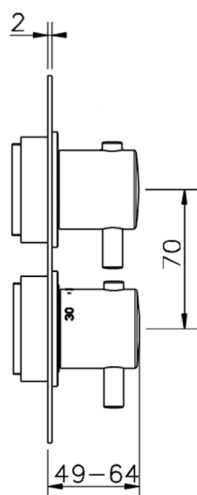

Exposed part for 1-outlet con.thermo.shower valve THERMO_K2007300

MODEL **K2007300**

Exposed part for 1-outlet thermostatic mixer, with stopvalve, without concealed part, for item ZB007301

AVAILABLE FINISHINGS

-  **21** 21 Chrome
-  **26** 26 Old Copper
-  **2F** 2W Brushed Gold
-  **2W** 2F Brushed Nickel
-  **40** 40 Matt Black
-  **4Q** 4Q Matt White

CHARACTERISTICS

Installation **Concealed**
 Required concealed parts **ZB007301**

1-outlet Concealed thermostatic shower valve, with stopvalve, without trim kit

AVAILABLE FINISHINGS

CHARACTERISTICS

Installation	Concealed
Cartridge Spare Parts	24.04A.PP
8x20 Plus P Thermostatic Valve	
Concealed	1

Piastra/Plate/Plaque/Platte/Placa

2-3mm: XX 25-40 YY 76-91

10 mm: XX 16-31 YY 65-80

Thermostatic

The Huber thermostatic is your personal water manager, helping you to handle, control and save water and energy.