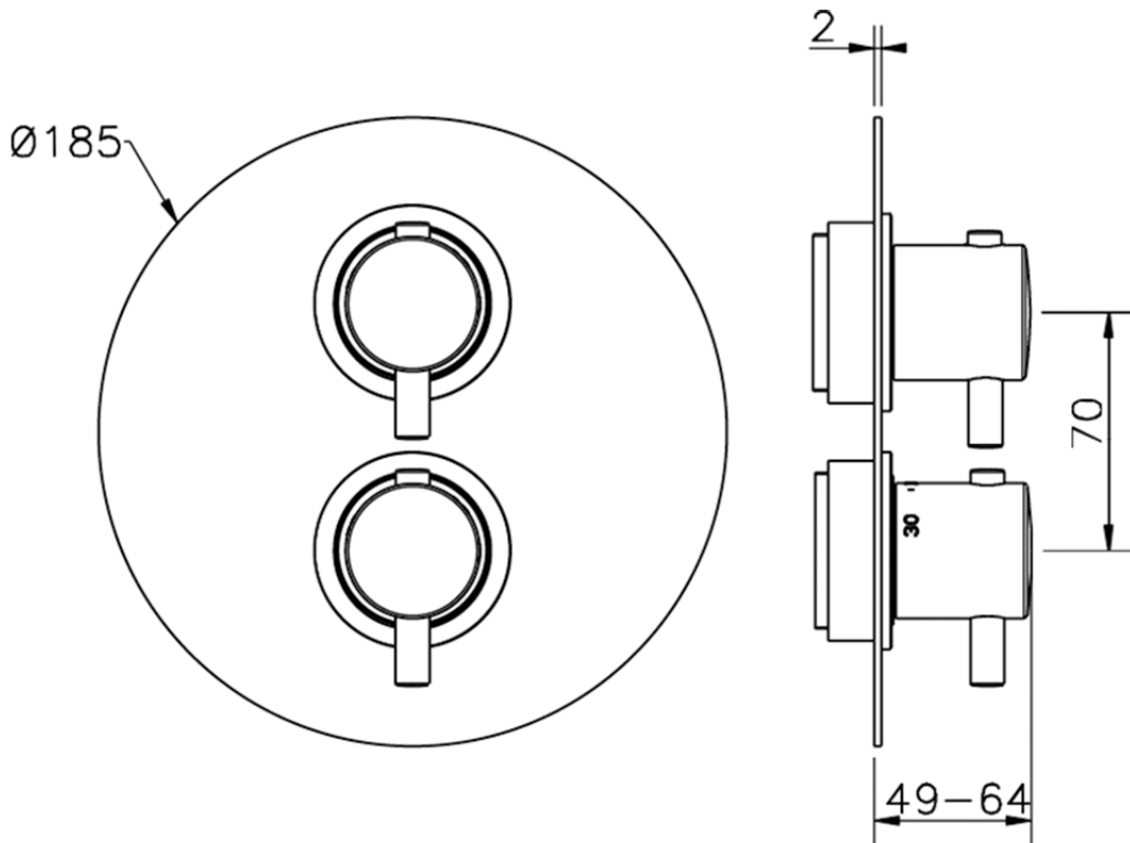

## Exposed part for 1-outlet con.thermo.shower valve THERMO\_K2007300

K2007300

<https://en.huberitalia.com/exposed-part-for-1-outlet-con-thermo-shower-valve-thermo-k2007300>

Piastra/Plate/Plaque/Platte/Placa

2-3mm: XX 25-40 YY 76-91

10 mm: XX 16-31 YY 65-80

ZB007301

<https://en.huberitalia.com/1-outlet-concealed-thermostatic-shower-valve-concealed-zb007301>

2024-12-22