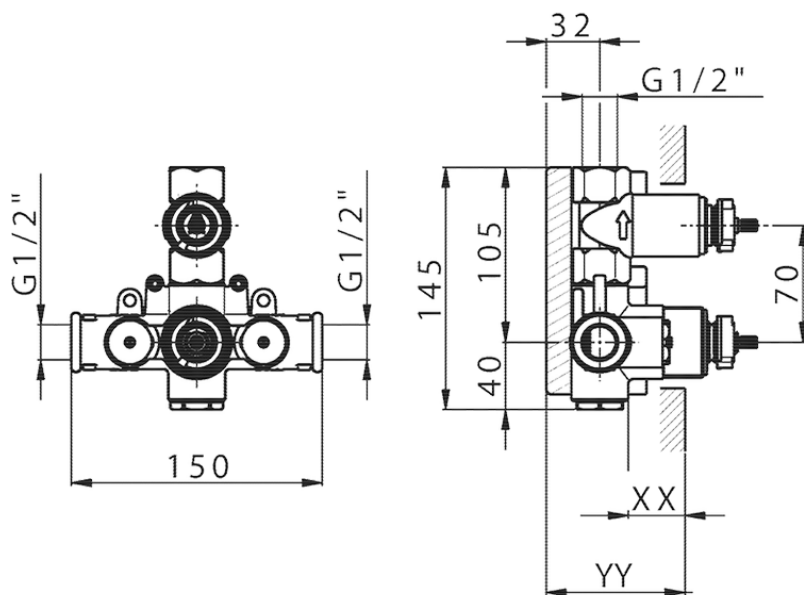

## Exposed part for 1-outlet con.thermo.shower valve THERMO\_K2007300

K2007300

<https://en.huberitalia.com/exposed-part-for-1-outlet-con-thermo-shower-valve-thermo-k2007300>

Piastra/Plate/Plaque/Platte/Placa

2-3mm: XX 25-40 YY 76-91

10 mm: XX 16-31 YY 65-80

ZB007301

<https://en.huberitalia.com/1-outlet-concealed-thermostatic-shower-valve-concealed-zb007301>

2024-12-22