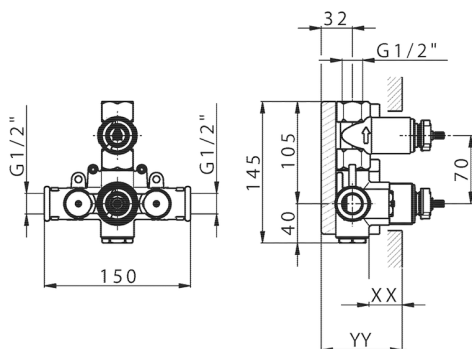

-  **21** 21 Chrome
-  **26** 26 Old Copper
-  **2F** 2W Brushed Gold
-  **2W** 2F Brushed Nickel
-  **40** 40 Matt Black
-  **4Q** 4Q Matt White

CHARACTERISTICS

Installation **Concealed**
 Required concealed parts **ZB007301**

1-outlet Concealed thermostatic shower valve, with stopvalve, without trim kit

AVAILABLE FINISHINGS

CHARACTERISTICS

Installation	Concealed
Cartridge Spare Parts	24.04A.PP
8x20 Plus P Thermostatic Valve	
Concealed	1

Piastra/Plate/Plaque/Platte/Placa

2-3mm: XX 25-40 YY 76-91

10 mm: XX 16-31 YY 65-80

Thermostatic

The Huber thermostatic is your personal water manager, helping you to handle, control and save water and energy.