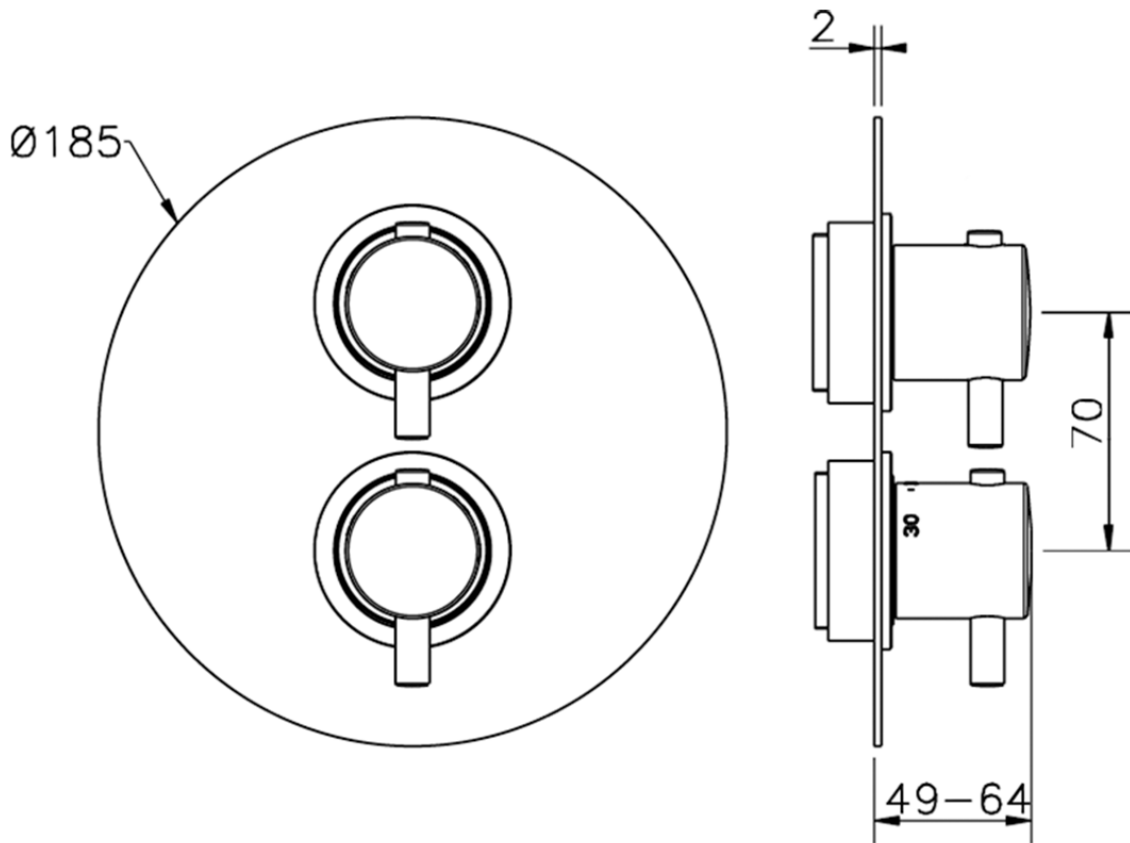

Exposed part for 1-outlet con.thermo.shower valve THERMO_K2007300

K2007300

<https://en.huberitalia.com/exposed-part-for-1-outlet-con-thermo-shower-valve-thermo-k2007300>

Piastra/Plate/Plaque/Platte/Placa

2-3mm: XX 25-40 YY 76-91

10 mm: XX 16-31 YY 65-80

ZB007301

<https://en.huberitalia.com/1-outlet-concealed-thermostatic-shower-valve-concealed-zb007301>

2024-12-22