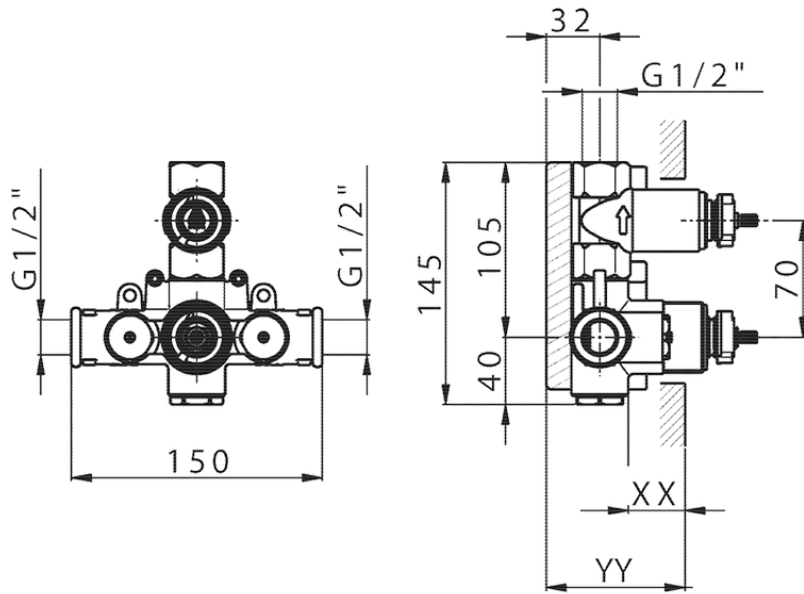

Exposed part for 1-outlet con.thermo.shower valve THERMO_K2007300

K2007300

<https://en.huberitalia.com/exposed-part-for-1-outlet-con-thermo-shower-valve-thermo-k2007300>

Piastra/Plate/Plaque/Platte/Placa

2-3mm: XX 25-40 YY 76-91

10 mm: XX 16-31 YY 65-80

ZB007301

<https://en.huberitalia.com/1-outlet-concealed-thermostatic-shower-valve-concealed-zb007301>

2024-12-22