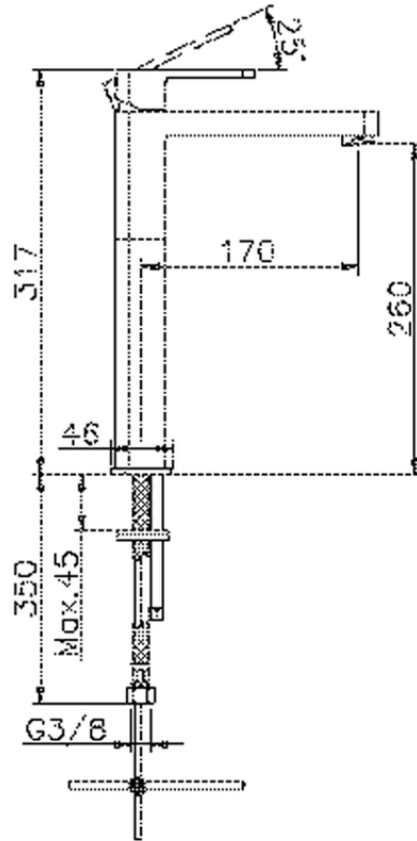

Single lever tall washbasin mixer DADO_DD003540

DD003540

<https://en.huberitalia.com/single-lever-tall-washbasin-mixer-dado-dd003540>

2026-06-06