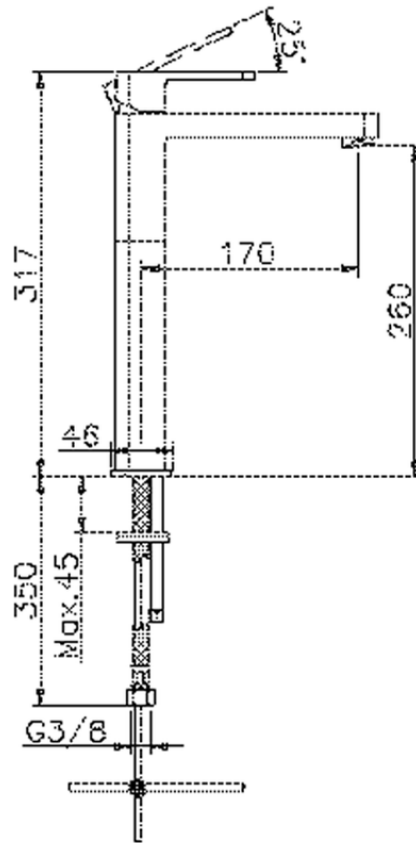

## Single lever tall washbasin mixer DADO\_DD003540

DD003540

<https://en.huberitalia.com/single-lever-tall-washbasin-mixer-dado-dd003540>

2026-06-28