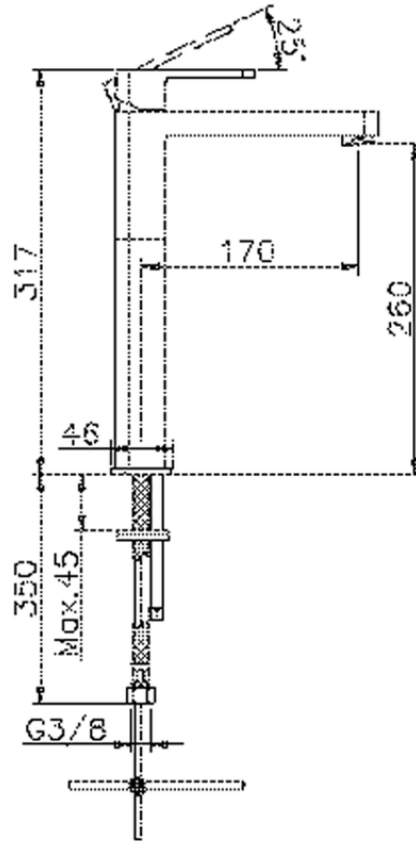

Single lever tall washbasin mixer DADO_DD003540

DD003540

<https://en.huberitalia.com/single-lever-tall-washbasin-mixer-dado-dd003540>

2026-04-08