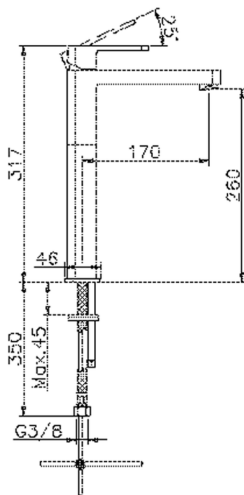

## Single lever tall washbasin mixer DADO\_DD003540

MODEL **DD003540**

Single lever tall washbasin mixer, without automatic pop-up waste, G.3/8" stainless steel flexible hoses

### CHARACTERISTICS

Cartridge Spare Parts **ZZ94240000**

**25 mm Cartridge**