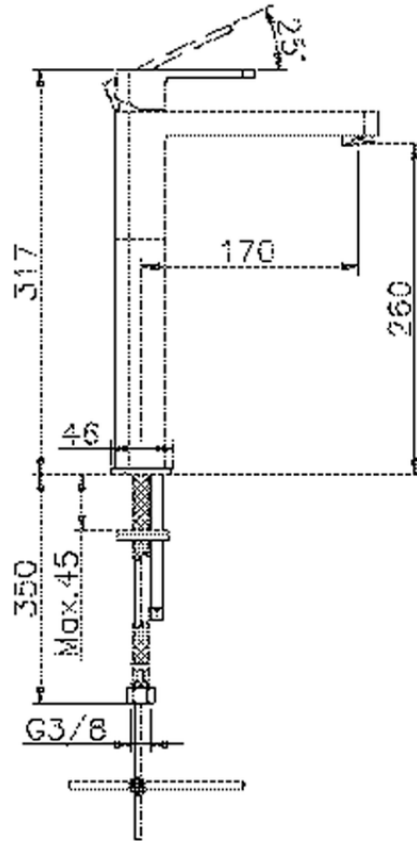

Single lever tall washbasin mixer DADO_DD003540

DD003540

<https://en.huberitalia.com/single-lever-tall-washbasin-mixer-dado-dd003540>

2026-06-26