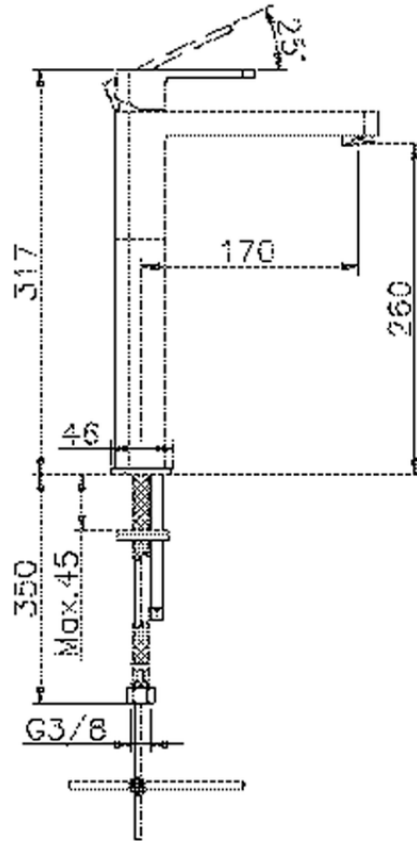

## Single lever tall washbasin mixer DADO\_DD003540

DD003540

<https://en.huberitalia.com/single-lever-tall-washbasin-mixer-dado-dd003540>

2026-04-06