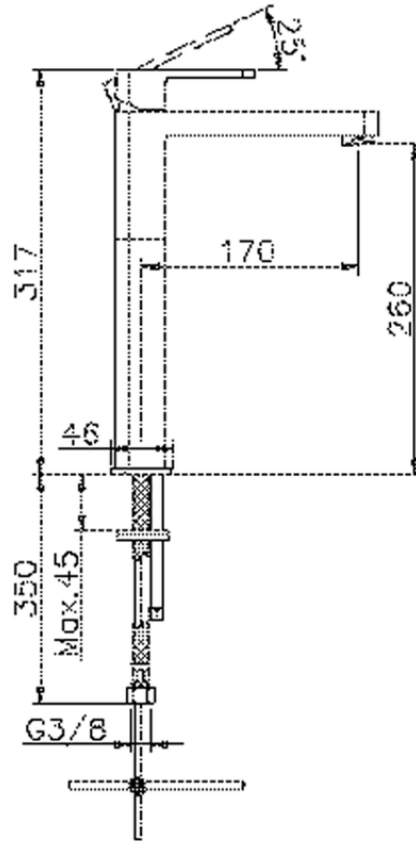

Single lever tall washbasin mixer DADO_DD003540

DD003540

<https://en.huberitalia.com/single-lever-tall-washbasin-mixer-dado-dd003540>

2026-05-16