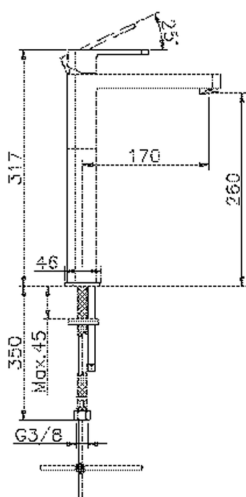

Single lever tall washbasin mixer DADO_DD003540

MODEL **DD003540**

Single lever tall washbasin mixer, without automatic pop-up waste, G.3/8" stainless steel flexible hoses

AVAILABLE FINISHINGS

- **21** 21 Chrome
- **2B** 2B Polished Nickel
- **2F** 2F Brushed Nickel
- **40** 40 Matt Black
- **4Q** 4Q Matt White

CHARACTERISTICS

Cartridge Spare Parts **ZZ94240000**

25 mm Cartridge