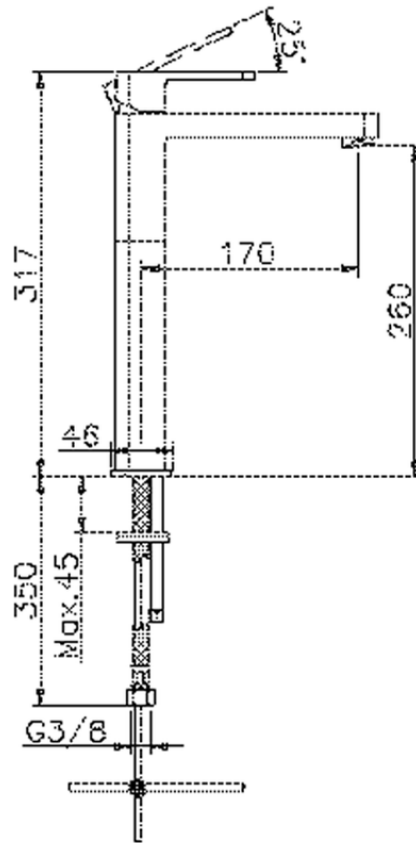

## Single lever tall washbasin mixer DADO\_DD003540

DD003540

<https://en.huberitalia.com/single-lever-tall-washbasin-mixer-dado-dd003540>

2026-06-13