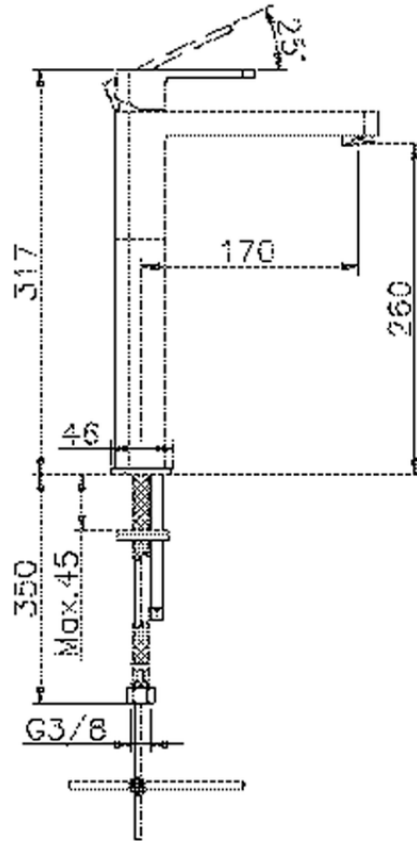

Single lever tall washbasin mixer DADO_DD003540

DD003540

<https://en.huberitalia.com/single-lever-tall-washbasin-mixer-dado-dd003540>

2026-04-08