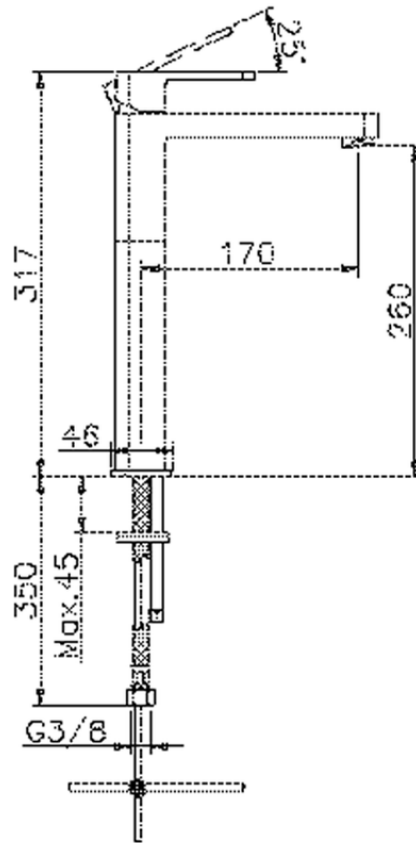

Single lever tall washbasin mixer DADO_DD003540

DD003540

<https://en.huberitalia.com/single-lever-tall-washbasin-mixer-dado-dd003540>

2026-04-11