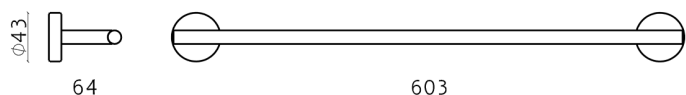

Towel holder LYNOX_LX090106

MODEL **LX090106**

Towel holder, Inox AISI 304

AVAILABLE FINISHINGS

 **D1** D1 Brushed Inox

CHARACTERISTICS

2024-11-15