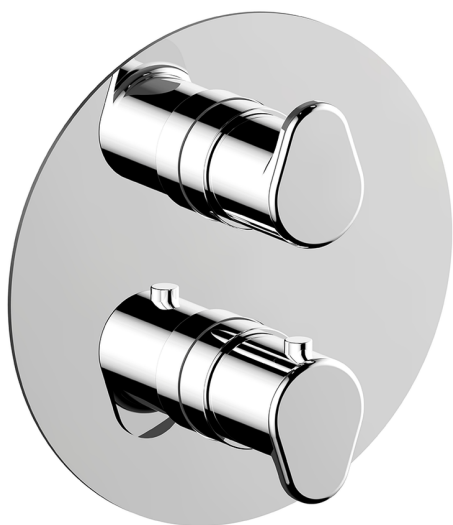

Exposed part for Thermostatic One Box Valve ONE BOX_LY0BT030

MODEL **LY0BT030**

Exposed part for Thermostatic One Box Valve, with 1-2-3 outlet devia stop, Minimum depth of installation: 67 mm, without concealed part, for items ZB00B030-ZB00B031

AVAILABLE FINISHINGS

-  **21** 21 Chrome
-  **2B** 2B Polished Nickel
-  **2F** 2F Brushed Nickel
-  **40** 40 Matt Black
-  **4Q** 4Q Matt White

CHARACTERISTICS

Cartridge Spare Parts **24.04A.PP**

8x20 Plus P Thermostatic Valve

Installation **Concealed**

Required concealed parts **ZB00B031**

ZB00B030

DeviaStop

The Huber Devia Stop technology allows to adjust the water flow and to direct it to the selected output point (overhead soaker, hand shower, etc).

One Box Universal Concealed Part ONE BOX_ZB00B031

MODEL **ZB00B031**

One Box Universal Concealed Part, for 1 or 2 or 3 outlet thermostatic or single lever, without trim kit, with noise reducers, with sealing gasket