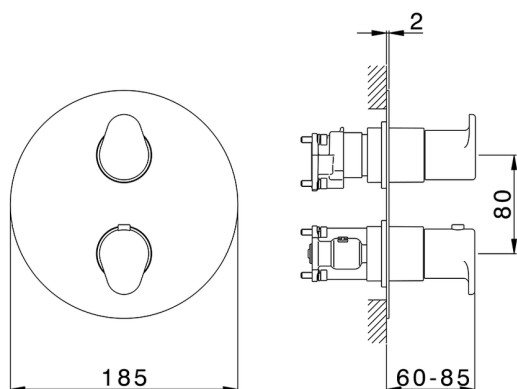

Exposed part for Thermostatic One Box Valve ONE BOX_LY0BT030

MODEL **LY0BT030**

Exposed part for Thermostatic One Box Valve, with 1-2-3 outlet devia stop, Minimum depth of installation: 67 mm, without concealed part, for items ZB00B030-ZB00B031

AVAILABLE FINISHINGS

-  **21** 21 Chrome
-  **2B** 2B Polished Nickel
-  **2F** 2F Brushed Nickel
-  **40** 40 Matt Black
-  **4Q** 4Q Matt White

CHARACTERISTICS

Cartridge Spare Parts **24.04A.PP**

8x20 Plus P Thermostatic Valve

Installation **Concealed**

Required concealed parts **ZB00B031**

ZB00B030

DeviaStop

The Huber Devia Stop technology allows to adjust the water flow and to direct it to the selected output point (overhead soaker, hand shower, etc).