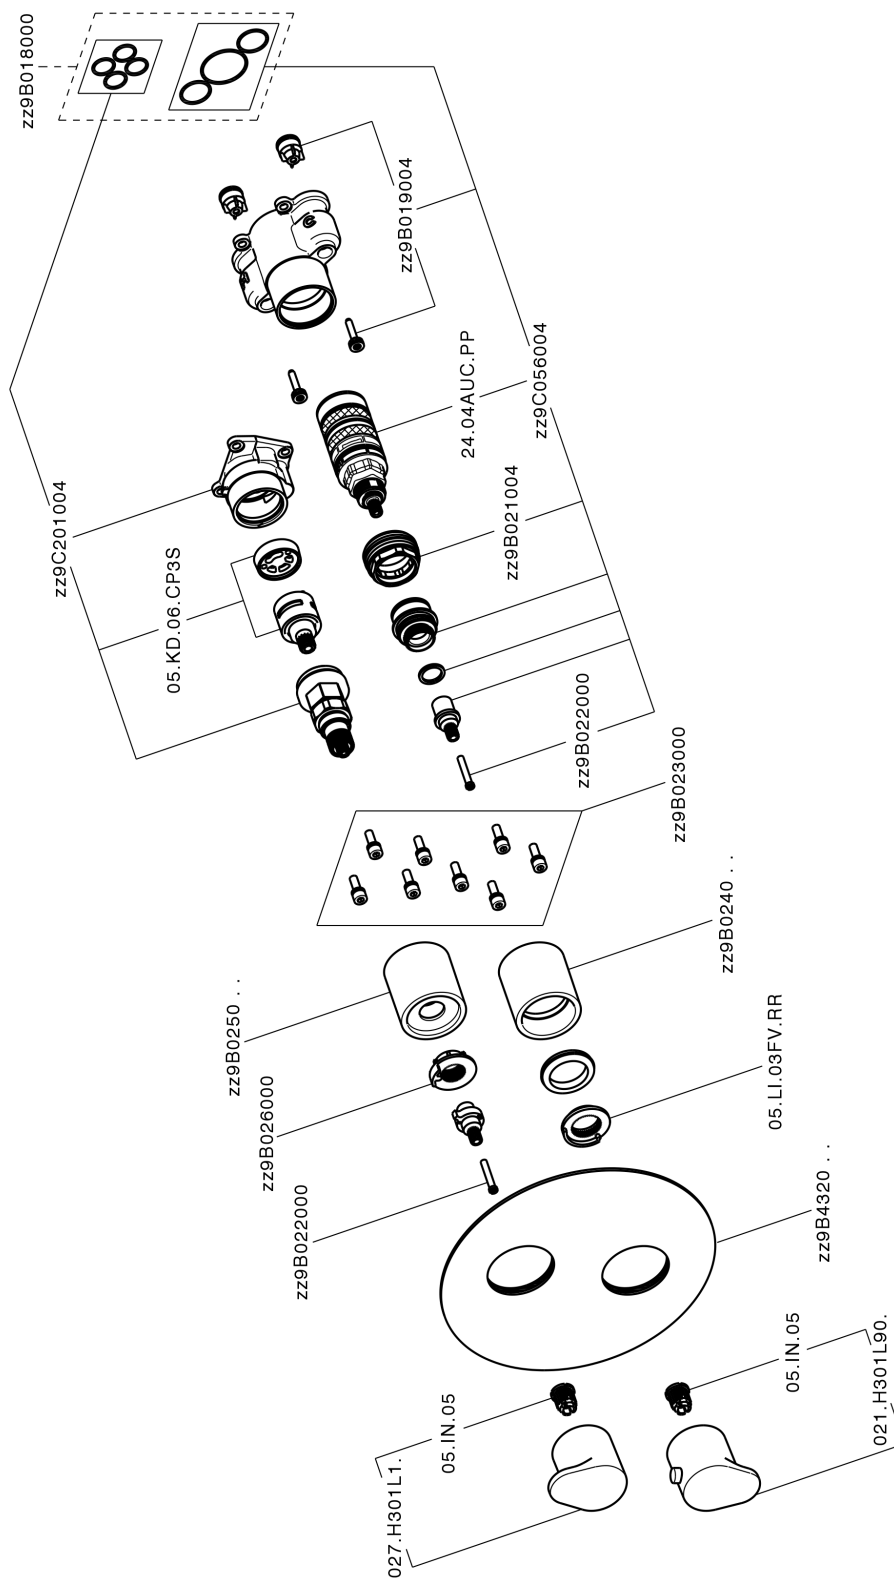

Exposed part for Thermostatic One Box Valve ONE BOX_LY0BT030

MODEL **LY0BT030**

Exposed part for Thermostatic One Box Valve, with 1-2-3 outlet devia stop, Minimum depth of installation: 67 mm, without concealed part, for items ZB00B030-ZB00B031

AVAILABLE FINISHINGS

-  **21** 21 Chrome
-  **2B** 2B Polished Nickel
-  **2F** 2F Brushed Nickel
-  **40** 40 Matt Black
-  **4Q** 4Q Matt White

CHARACTERISTICS

Cartridge Spare Parts **24.04A.PP**

8x20 Plus P Thermostatic Valve

Installation **Concealed**

Required concealed parts **ZB00B031**

ZB00B030

DeviaStop

The Huber Devia Stop technology allows to adjust the water flow and to direct it to the selected output point (overhead soaker, hand shower, etc).

Thermostatic

The Huber thermostatic is your personal water manager, helping you to handle, control and save water and energy.

Exposed part for Thermostatic One Box Valve ONE BOX_LY0BT030

LY0BT030

<https://en.huberitalia.com/exposed-part-for-thermostatic-one-box-valve-one-box-ly0bt030>