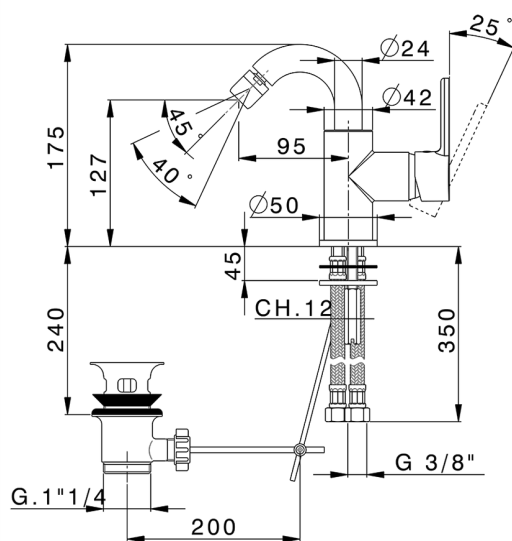

Single lever bidet mixer EnergySave H2_H2002555

MODEL **H2002555**

Single lever bidet mixer EnergySave, swivel spout, with 1"1/4 automatic pop-up waste, G.3/8" stainless steel flexible hose

AVAILABLE FINISHINGS

CHARACTERISTICS

Cartridge Spare Parts **ZZ95409000**

35 mm Cartridge

EcoStop

EcoStop feature limits water flow to approximately 50% of maximum output with one point of resistance on setting. Push slightly past the middle stop only when full water output is required. This will save water up to 50%.

EnergySave

Thanks to the EnergySave device, only cold water will be drawn if the lever is operated in the central position, so that the water heater will not be engaged and no hot water wasted, leading to considerable savings in energy and costs. The temperature can be adjusted by rotating the lever to the left, until the desired temperature is reached.