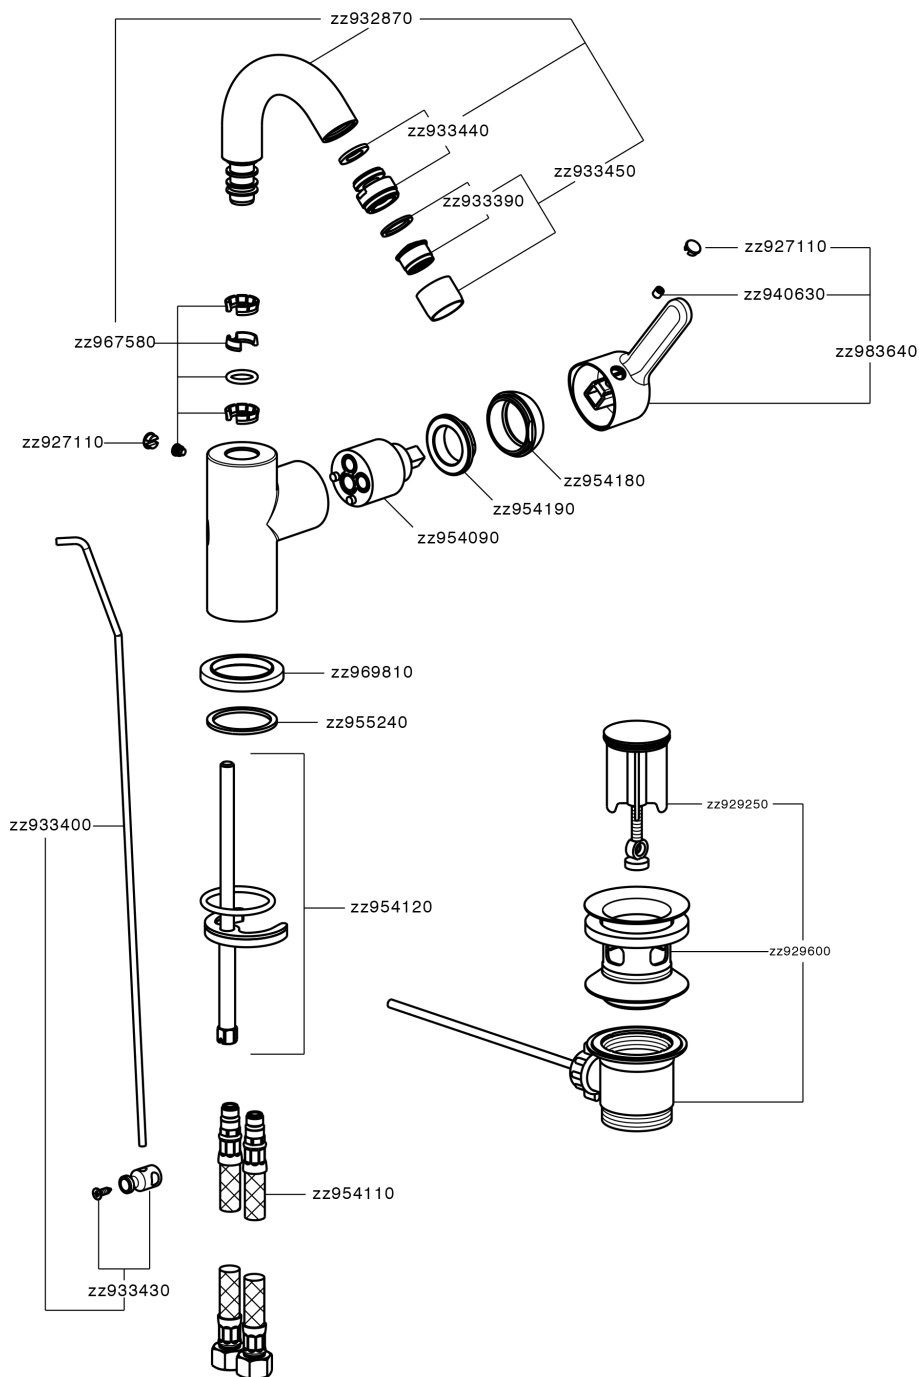

Single lever bidet mixer EnergySave H2_H2002555

MODEL **H2002555**

Single lever bidet mixer EnergySave, swivel spout, with 1"1/4 automatic pop-up waste, G.3/8" stainless steel flexible hose

AVAILABLE FINISHINGS

CHARACTERISTICS

Cartridge Spare Parts **ZZ95409000**

35 mm Cartridge

EcoStop

EcoStop feature limits water flow to approximately 50% of maximum output with one point of resistance on setting. Push slightly past the middle stop only when full water output is required. This will save water up to 50%.

EnergySave

Thanks to the EnergySave device, only cold water will be drawn if the lever is operated in the central position, so that the water heater will not be engaged and no hot water wasted, leading to considerable savings in energy and costs. The temperature can be adjusted by rotating the lever to the left, until the desired temperature is reached.

Single lever bidet mixer EnergySave H2_H2002555

H2002555

<https://en.huberitalia.com/single-lever-bidet-mixer-energysave-h2-h2002555>

2024-11-15