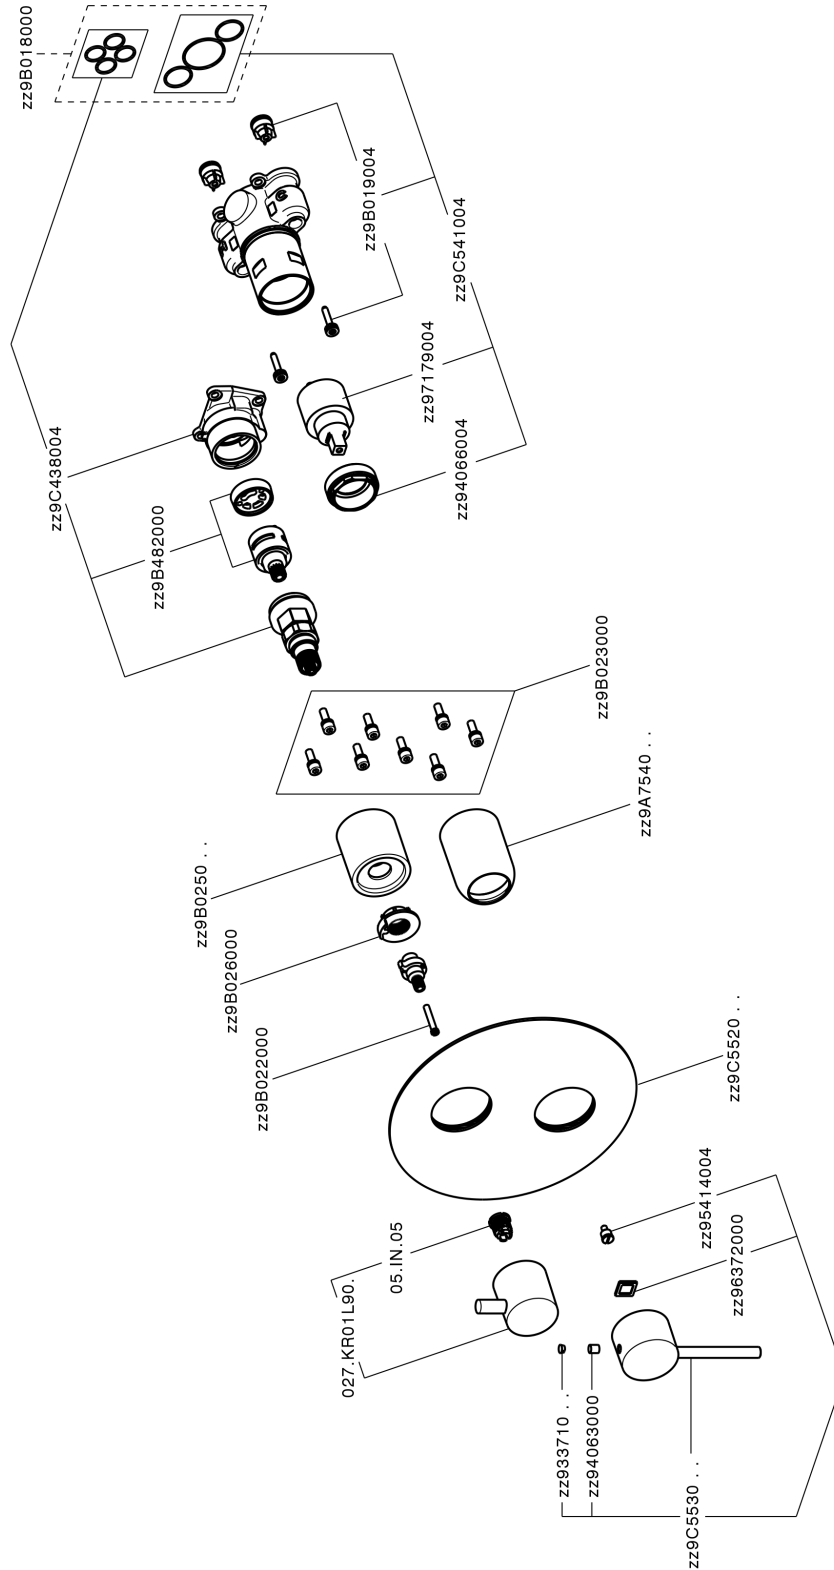

## Exposed part for Single Lever One Box Valve ONE BOX\_TV0BM030

MODEL **TV0BM030**

Exposed part for Single Lever One Box Valve, with 2-3 outlet diverter, Minimum depth of installation: 67 mm, without concealed part, for items ZB00B030-ZB00B031

AVAILABLE FINISHINGS

CHARACTERISTICS

Cartridge Spare Parts **ZZ97179000**

**35 mm Cartridge**

Installation **Concealed**

Required concealed parts **ZB00B031**

**ZB00B030**

## Exposed part for Single Lever One Box Valve ONE BOX\_TV0BM030

TV0BM030

<https://en.huberitalia.com/exposed-part-for-single-lever-one-box-valve-one-box-tv0bm030>

## One Box Universal Concealed Part ONE BOX\_ZB00B031

MODEL **ZB00B031**

One Box Universal Concealed Part, for 1 or 2 or 3 outlet thermostatic or single lever, without trim kit, with noise reducers, with sealing gasket