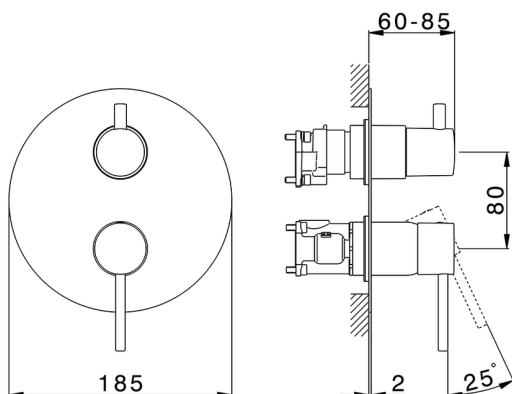

## Exposed part for Single Lever One Box Valve ONE BOX\_TV0BM030

MODEL **TV0BM030**

Exposed part for Single Lever One Box Valve, with 2-3 outlet diverter, Minimum depth of installation: 67 mm, without concealed part, for items ZB00B030-ZB00B031

AVAILABLE FINISHINGS

CHARACTERISTICS

Cartridge Spare Parts **ZZ97179000**

**35 mm Cartridge**

Installation **Concealed**

Required concealed parts **ZB00B031**

**ZB00B030**

## Exposed part for Single Lever One Box Valve ONE BOX\_TV0BM030

TV0BM030

<https://en.huberitalia.com/exposed-part-for-single-lever-one-box-valve-one-box-tv0bm030>