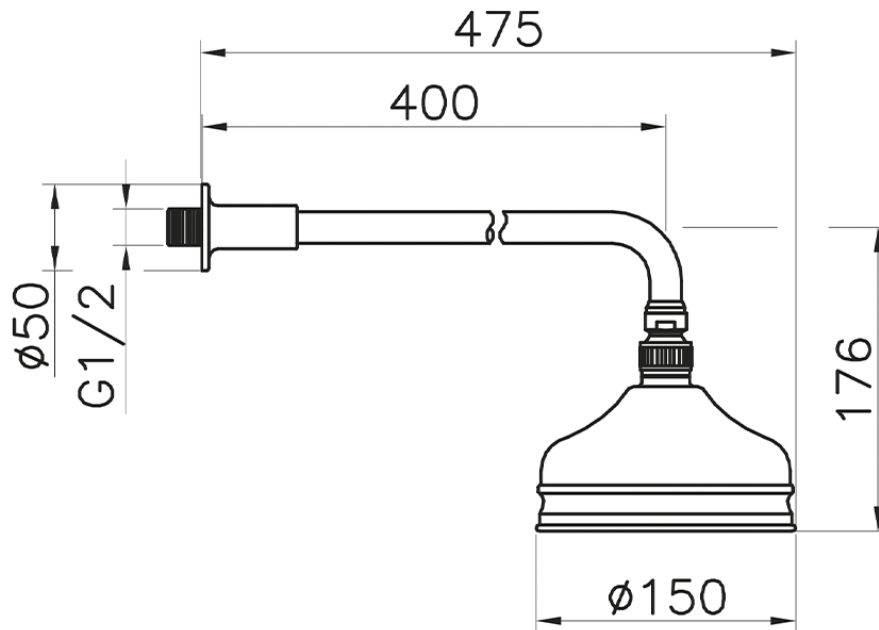

Shower arm with VT-CS showerhead SHOWER_611.01H.

611.01H.

<https://en.huberitalia.com/shower-arm-with-vt-cs-showerhead-shower-611-01h>

2024-12-19