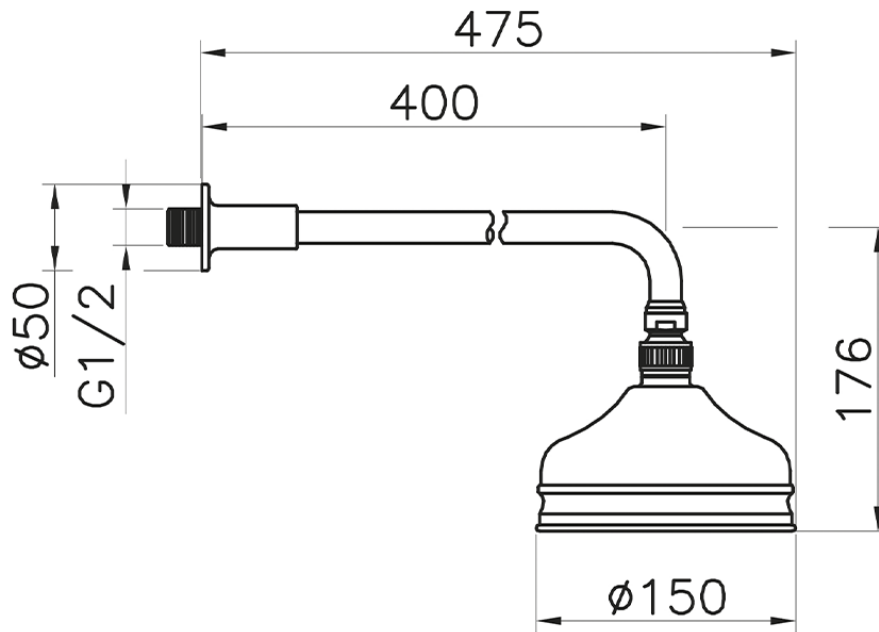

Shower arm with VT-CS showerhead SHOWER_611.01H.

611.01H.

<https://en.huberitalia.com/shower-arm-with-vt-cs-showerhead-shower-611-01h>

2024-12-18