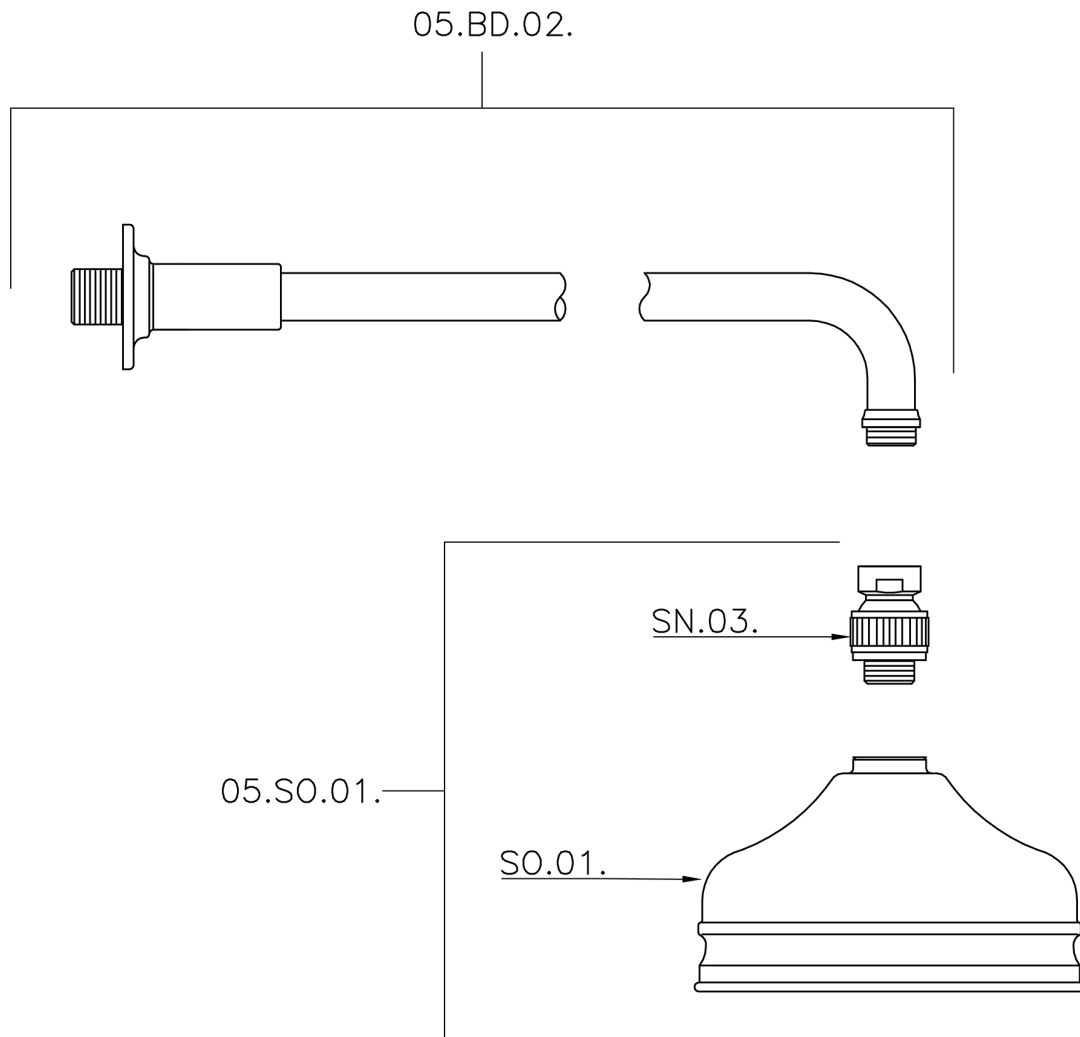

Shower arm with VT-CS showerhead SHOWER_611.01H.

611.01H.

<https://en.huberitalia.com/shower-arm-with-vt-cs-showerhead-shower-611-01h>

2025-02-11