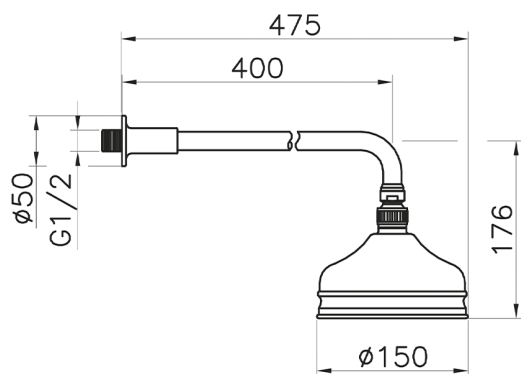

Shower arm with VT-CS showerhead SHOWER_611.01H.

MODEL **611.01H.**

Shower arm with VT-CS showerhead, 150 mm Brass
Round Head Shower, 400 mm Shower Arm

AVAILABLE FINISHINGS

-  **AC** AC Satin Brushed Nickel
-  **AG** AG Antique Gold
-  **BA** BA Old Bronze
-  **CR** CR Chrome
-  **2W** 2W Brushed Gold

CHARACTERISTICS

Shower arm with VT-CS showerhead SHOWER_611.01H.

611.01H.

<https://en.huberitalia.com/shower-arm-with-vt-cs-showerhead-shower-611-01h>

2024-12-19