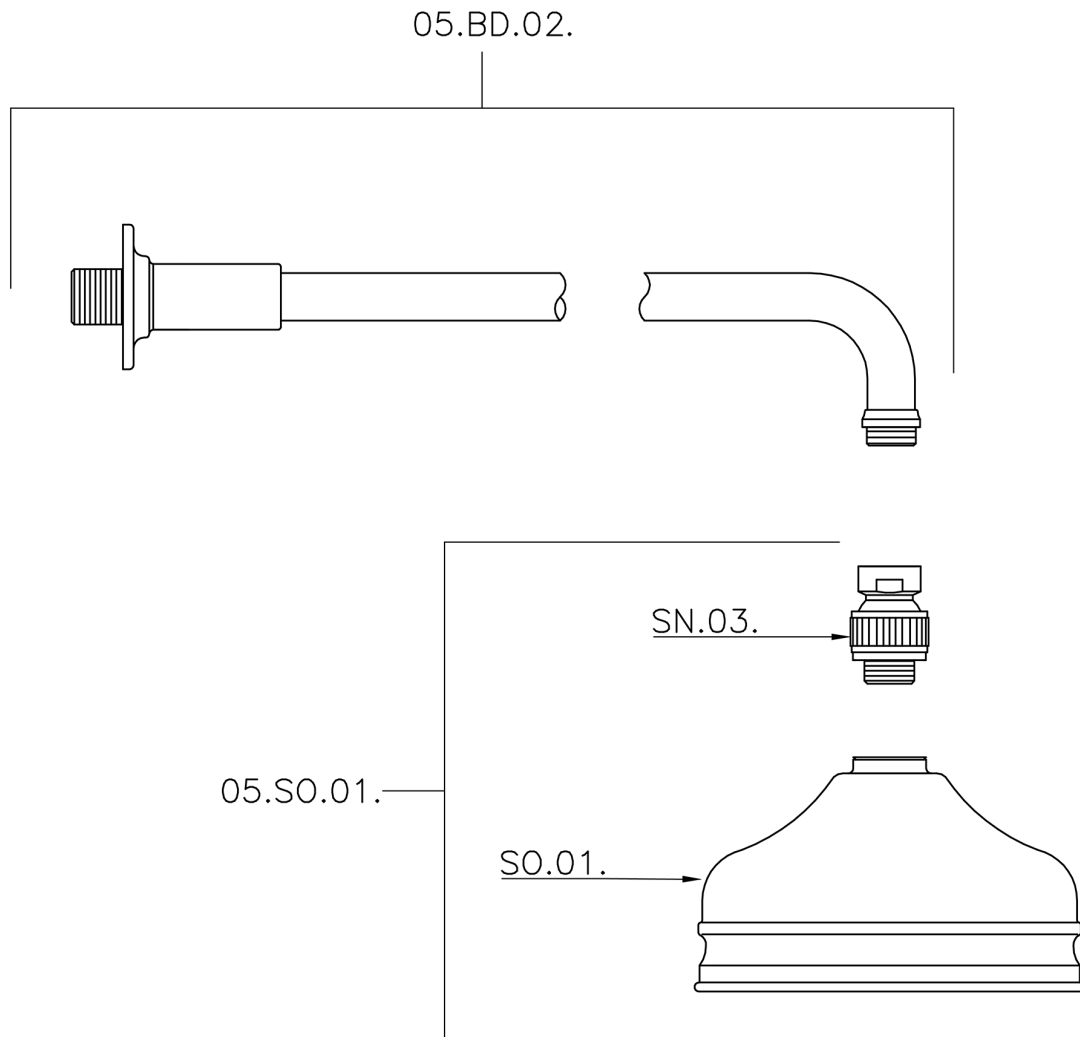

Shower arm with VT-CS showerhead SHOWER_611.01H.

MODEL **611.01H.**

Shower arm with VT-CS showerhead, 150 mm Brass
Round Head Shower, 400 mm Shower Arm

AVAILABLE FINISHINGS

-  **AC** AC Satin Brushed Nickel
-  **AG** AG Antique Gold
-  **BA** BA Old Bronze
-  **CR** CR Chrome
-  **2W** 2W Brushed Gold

CHARACTERISTICS

Shower arm with VT-CS showerhead SHOWER_611.01H.

611.01H.

<https://en.huberitalia.com/shower-arm-with-vt-cs-showerhead-shower-611-01h>

2024-12-19