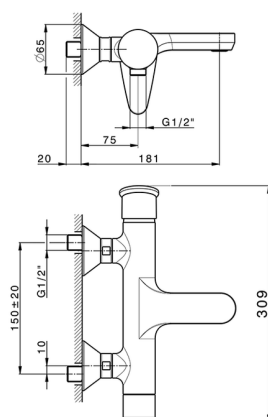

Single lever bath mixer HARLOCK_HC000133

MODEL **HC000133**

Single lever bath mixer, without shower set, 1/2" M flexible connection

AVAILABLE FINISHINGS

-  **21** 21 Chrome
-  **2P** 2P Rose Gold
-  **2Q** 2Q Black Titanium
-  **40** 40 Matt Black
-  **4Q** 4Q Matt White
-  **6T** 6T Chrome/Matt Black

CHARACTERISTICS

Cartridge Spare Parts **ZZ95409000**

35 mm Cartridge

DeviaStop

The Huber Devia Stop technology allows to adjust the water flow and to direct it to the selected output point (overhead soaker, hand shower, etc).