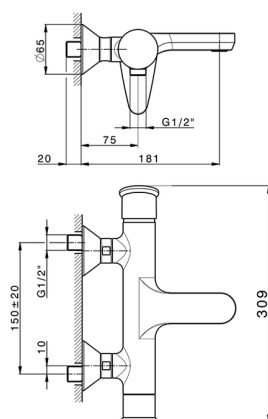

## Single lever bath mixer HARLOCK\_HC000133

MODEL **HC000133**

Single lever bath mixer, without shower set, 1/2" M flexible connection

### CHARACTERISTICS

Cartridge Spare Parts **ZZ95409000**

**35 mm Cartridge**