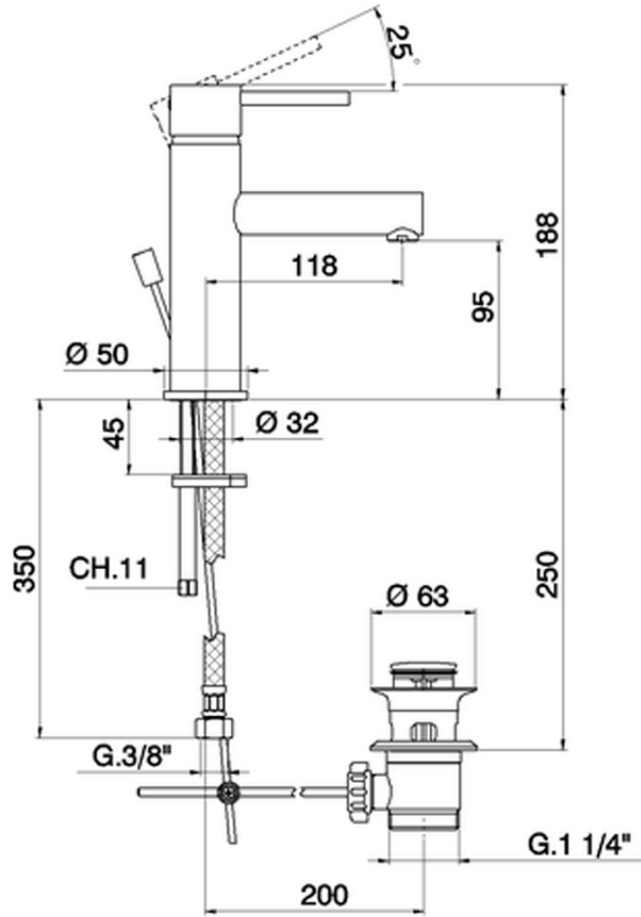

Single lever 'large' washbasin mixer TRATTO EVO_TV000490

TV000490

<https://en.huberitalia.com/single-lever-large-washbasin-mixer-tratto-evo-tv000490>

2025-04-24