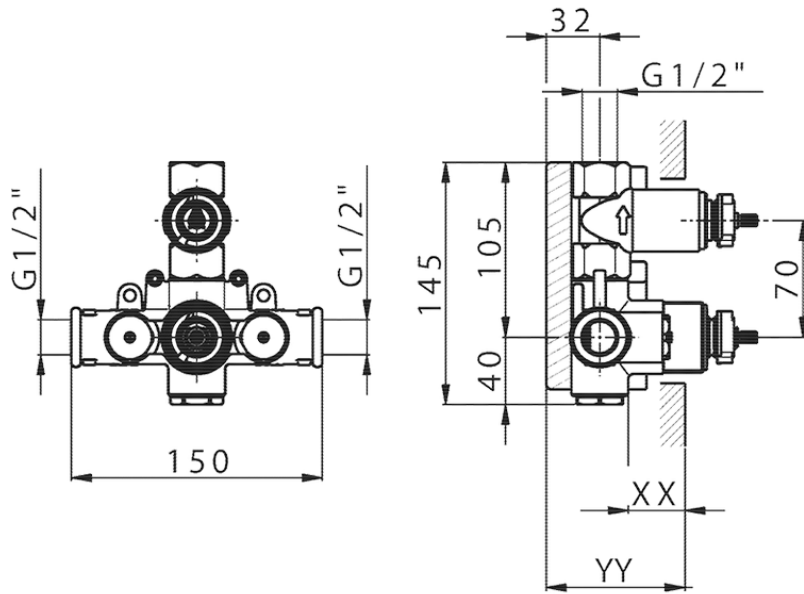

Exposed part for 1-outlet con.thermo.shower valve THERMO_SU007304

SU007304

<https://en.huberitalia.com/exposed-part-for-1-outlet-con-thermo-shower-valve-thermo-su007304>

Piastra/Plate/Plaque/Platte/Placa

2-3mm: XX 25-40 YY 76-91

10 mm: XX 16-31 YY 65-80

ZB007361

<https://en.huberitalia.com/1-outlet-concealed-thermostatic-shower-valve-concealed-zb007361>

Piastra/Plate/Plaque/Platte/Placa

2-3mm: XX 25-40 YY 76-91

10 mm: XX 16-31 YY 65-80

ZB007301

<https://en.huberitalia.com/1-outlet-concealed-thermostatic-shower-valve-concealed-zb007301>

2026-05-25