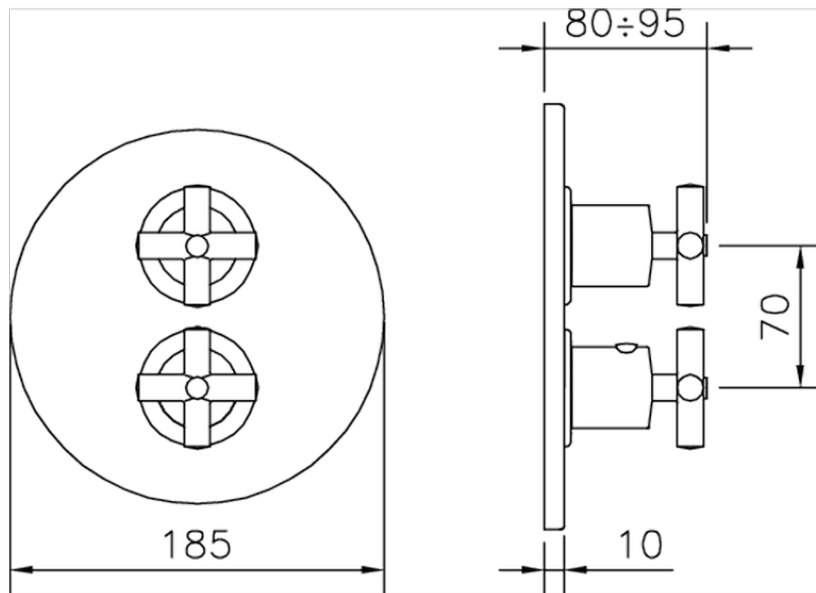

Exposed part for 1-outlet con.thermo.shower valve THERMO_SU007304

SU007304

<https://en.huberitalia.com/exposed-part-for-1-outlet-con-thermo-shower-valve-thermo-su007304>

Piastra/Plate/Plaque/Platte/Placa

2-3mm: XX 25-40 YY 76-91

10 mm: XX 16-31 YY 65-80

ZB007361

<https://en.huberitalia.com/1-outlet-concealed-thermostatic-shower-valve-concealed-zb007361>

Piastra/Plate/Plaque/Platte/Placa

2-3mm: XX 25-40 YY 76-91

10 mm: XX 16-31 YY 65-80

ZB007301

<https://en.huberitalia.com/1-outlet-concealed-thermostatic-shower-valve-concealed-zb007301>

2026-06-19