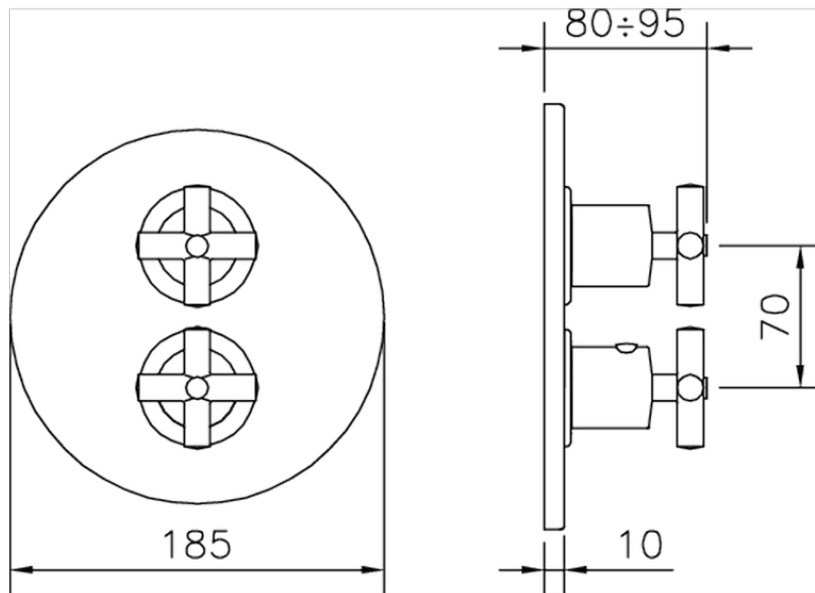

Exposed part for 1-outlet con.thermo.shower valve THERMO_SU007304

SU007304

<https://en.huberitalia.com/exposed-part-for-1-outlet-con-thermo-shower-valve-thermo-su007304>

Piastra/Plate/Plaque/Platte/Placa

2-3mm: XX 25-40 YY 76-91

10 mm: XX 16-31 YY 65-80

ZB007361

<https://en.huberitalia.com/1-outlet-concealed-thermostatic-shower-valve-concealed-zb007361>

Piastra/Plate/Plaque/Platte/Placa

2-3mm: XX 25-40 YY 76-91

10 mm: XX 16-31 YY 65-80

ZB007301

<https://en.huberitalia.com/1-outlet-concealed-thermostatic-shower-valve-concealed-zb007301>

2026-05-25