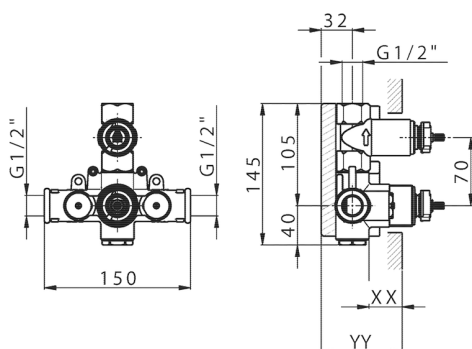

CHARACTERISTICS

Installation	Concealed
Cartridge Spare Parts	23.51A.HF
HF Thermostatic Valve	
Concealed	1

Piastra/Plate/Plaque/Platte/Placa

2-3mm: XX 25-40 YY 76-91

10 mm: XX 16-31 YY 65-80

Thermostatic

The Huber thermostatic is your personal water manager, helping you to handle, control and save water and energy.

1-outlet Concealed thermostatic shower valve CONCEALED_ZB007301

MODEL **ZB007301**

1-outlet Concealed thermostatic shower valve, with stopvalve, without trim kit

AVAILABLE FINISHINGS

CHARACTERISTICS

Installation **Concealed**

Cartridge Spare Parts **24.04A.PP**

8x20 Plus P Thermostatic Valve

Concealed **1**

Piastra/Plate/Plaque/Platte/Placa

2-3mm: XX 25-40 YY 76-91

10 mm: XX 16-31 YY 65-80

Thermostatic

The Huber thermostatic is your personal water manager, helping you to handle, control and save water and energy.