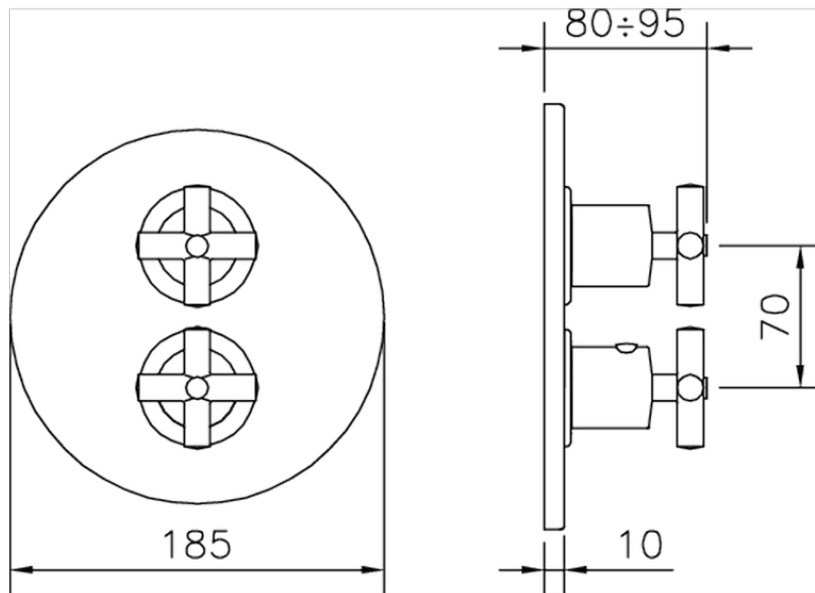

Exposed part for 1-outlet con.thermo.shower valve THERMO_SU007304

SU007304

<https://en.huberitalia.com/exposed-part-for-1-outlet-con-thermo-shower-valve-thermo-su007304>

Piastra/Plate/Plaque/Platte/Placa

2-3mm: XX 25-40 YY 76-91

10 mm: XX 16-31 YY 65-80

ZB007361

<https://en.huberitalia.com/1-outlet-concealed-thermostatic-shower-valve-concealed-zb007361>

Piastra/Plate/Plaque/Platte/Placa

2-3mm: XX 25-40 YY 76-91

10 mm: XX 16-31 YY 65-80

ZB007301

<https://en.huberitalia.com/1-outlet-concealed-thermostatic-shower-valve-concealed-zb007301>

2026-04-06