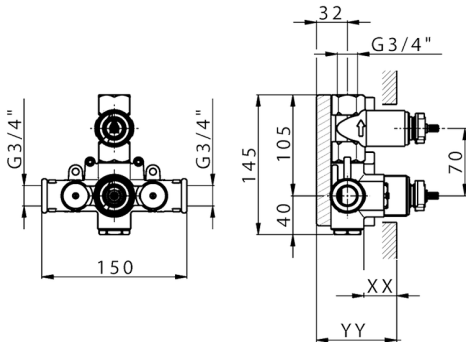

1-outlet Concealed thermostatic shower valve, stopvalve with 3/4" outlet, without trim kit

AVAILABLE FINISHINGS

 **04** 04 Without finishing

CHARACTERISTICS

Installation	<b>Concealed</b>
Cartridge Spare Parts	<b>23.51A.HF</b>
<b>HF Thermostatic Valve</b>	
Concealed	<b>1</b>

Piastra/Plate/Plaque/Platte/Placa  
 2-3mm: XX 25-40 YY 76-91  
 10 mm: XX 16-31 YY 65-80

**Thermostatic**

The Huber thermostatic is your personal water manager, helping you to handle, control and save water and energy.

Piastra/Plate/Plaque/Platte/Placa

2-3mm: XX 25-40 YY 76-91

10 mm: XX 16-31 YY 65-80