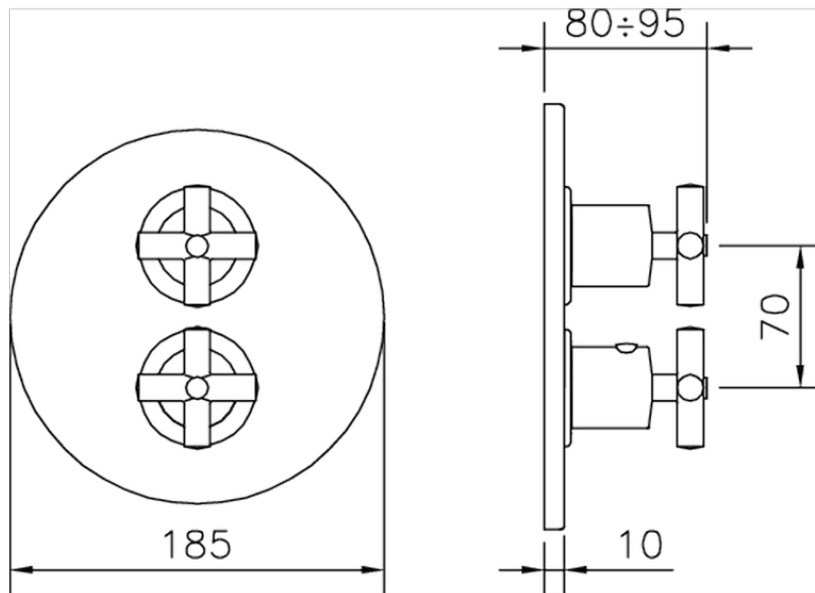

Exposed part for 1-outlet con.thermo.shower valve THERMO_SU007304

SU007304

<https://en.huberitalia.com/exposed-part-for-1-outlet-con-thermo-shower-valve-thermo-su007304>

Piastra/Plate/Plaque/Platte/Placa

2-3mm: XX 25-40 YY 76-91

10 mm: XX 16-31 YY 65-80

ZB007361

<https://en.huberitalia.com/1-outlet-concealed-thermostatic-shower-valve-concealed-zb007361>

Piastra/Plate/Plaque/Platte/Placa

2-3mm: XX 25-40 YY 76-91

10 mm: XX 16-31 YY 65-80

ZB007301

<https://en.huberitalia.com/1-outlet-concealed-thermostatic-shower-valve-concealed-zb007301>

2026-04-08