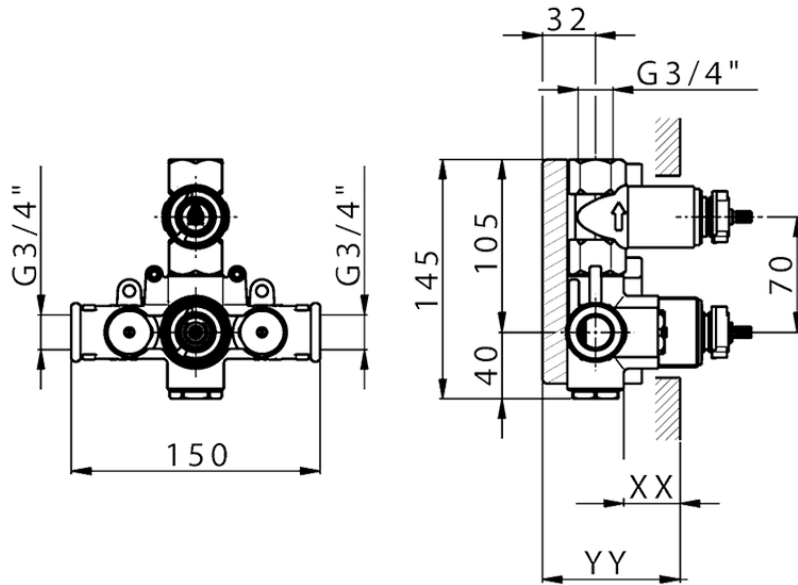

Exposed part for 1-outlet con.thermo.shower valve THERMO_SU007304

SU007304

<https://en.huberitalia.com/exposed-part-for-1-outlet-con-thermo-shower-valve-thermo-su007304>

Piastra/Plate/Plaque/Platte/Placa

2-3mm: XX 25-40 YY 76-91

10 mm: XX 16-31 YY 65-80

ZB007361

<https://en.huberitalia.com/1-outlet-concealed-thermostatic-shower-valve-concealed-zb007361>

Piastra/Plate/Plaque/Platte/Placa

2-3mm: XX 25-40 YY 76-91

10 mm: XX 16-31 YY 65-80

ZB007301

<https://en.huberitalia.com/1-outlet-concealed-thermostatic-shower-valve-concealed-zb007301>

2026-05-25