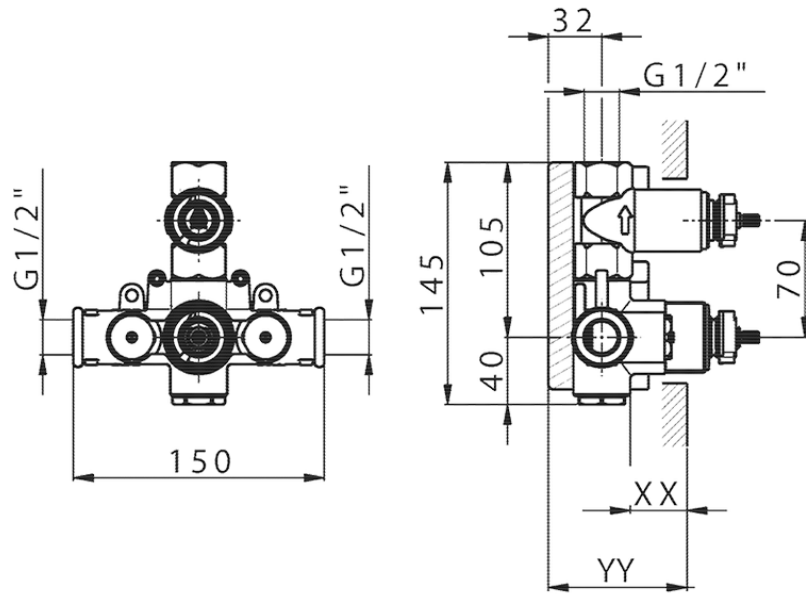

Exposed part for 1-outlet con.thermo.shower valve THERMO_SU007304

SU007304

<https://en.huberitalia.com/exposed-part-for-1-outlet-con-thermo-shower-valve-thermo-su007304>

Piastra/Plate/Plaque/Platte/Placa

2-3mm: XX 25-40 YY 76-91

10 mm: XX 16-31 YY 65-80

ZB007361

<https://en.huberitalia.com/1-outlet-concealed-thermostatic-shower-valve-concealed-zb007361>

Piastra/Plate/Plaque/Platte/Placa

2-3mm: XX 25-40 YY 76-91

10 mm: XX 16-31 YY 65-80

ZB007301

<https://en.huberitalia.com/1-outlet-concealed-thermostatic-shower-valve-concealed-zb007301>

2026-05-25