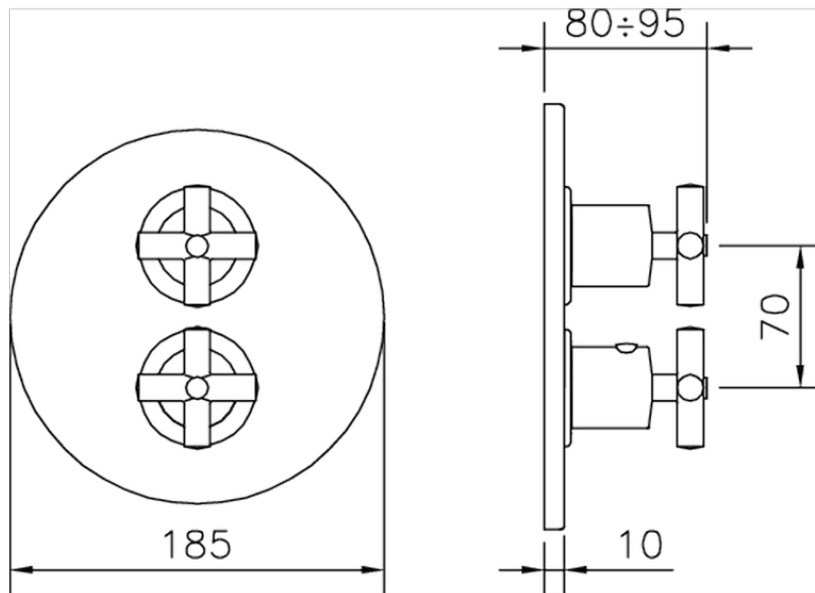

## Exposed part for 1-outlet con.thermo.shower valve THERMO\_SU007304

SU007304

<https://en.huberitalia.com/exposed-part-for-1-outlet-con-thermo-shower-valve-thermo-su007304>

Piastra/Plate/Plaque/Platte/Placa

2-3mm: XX 25-40 YY 76-91

10 mm: XX 16-31 YY 65-80

ZB007361

<https://en.huberitalia.com/1-outlet-concealed-thermostatic-shower-valve-concealed-zb007361>

Piastra/Plate/Plaque/Platte/Placa

2-3mm: XX 25-40 YY 76-91

10 mm: XX 16-31 YY 65-80

ZB007301

<https://en.huberitalia.com/1-outlet-concealed-thermostatic-shower-valve-concealed-zb007301>

2026-06-19