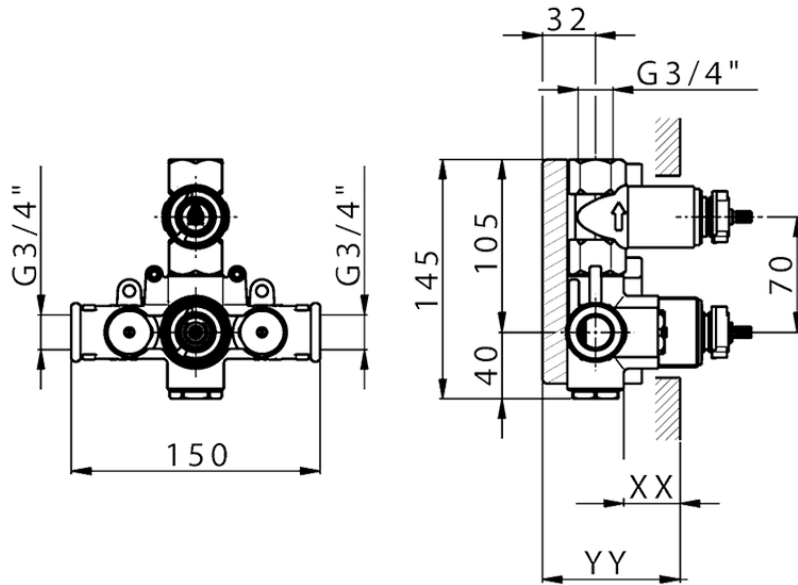

## Exposed part for 1-outlet con.thermo.shower valve THERMO\_SU007304

SU007304

<https://en.huberitalia.com/exposed-part-for-1-outlet-con-thermo-shower-valve-thermo-su007304>

Piastra/Plate/Plaque/Platte/Placa

2-3mm: XX 25-40 YY 76-91

10 mm: XX 16-31 YY 65-80

ZB007361

<https://en.huberitalia.com/1-outlet-concealed-thermostatic-shower-valve-concealed-zb007361>

Piastra/Plate/Plaque/Platte/Placa

2-3mm: XX 25-40 YY 76-91

10 mm: XX 16-31 YY 65-80

ZB007301

<https://en.huberitalia.com/1-outlet-concealed-thermostatic-shower-valve-concealed-zb007301>

2026-06-19