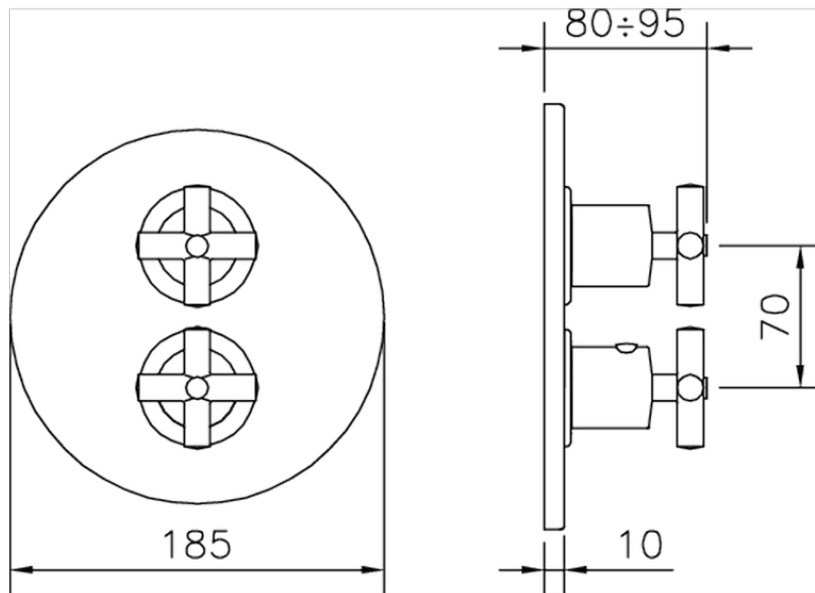

## Exposed part for 1-outlet con.thermo.shower valve THERMO\_SU007304

SU007304

<https://en.huberitalia.com/exposed-part-for-1-outlet-con-thermo-shower-valve-thermo-su007304>

## Piastra/Plate/Plaque/Platte/Placa

2-3mm: XX 25-40 YY 76-91

10 mm: XX 16-31 YY 65-80

ZB007361

<https://en.huberitalia.com/1-outlet-concealed-thermostatic-shower-valve-concealed-zb007361>

## Piastra/Plate/Plaque/Platte/Placa

2-3mm: XX 25-40 YY 76-91

10 mm: XX 16-31 YY 65-80

ZB007301

<https://en.huberitalia.com/1-outlet-concealed-thermostatic-shower-valve-concealed-zb007301>

2026-05-02