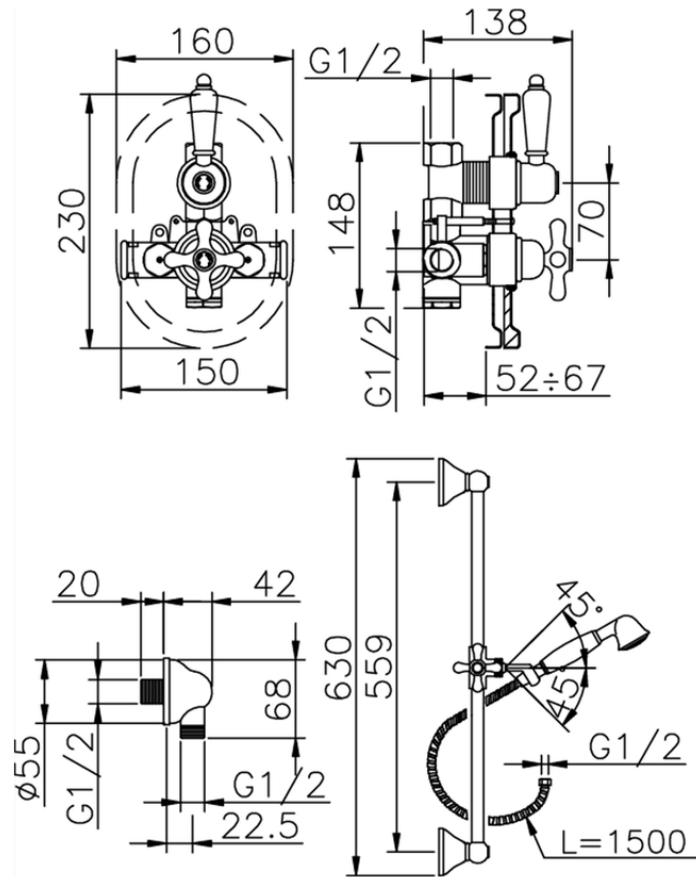

Concealed thermostatic shower mixer CROISETTE_910.CS01H.

910.CS01H.

<https://en.huberitalia.com/concealed-thermostatic-shower-mixer-croisette-910-cs01h>

2026-04-06