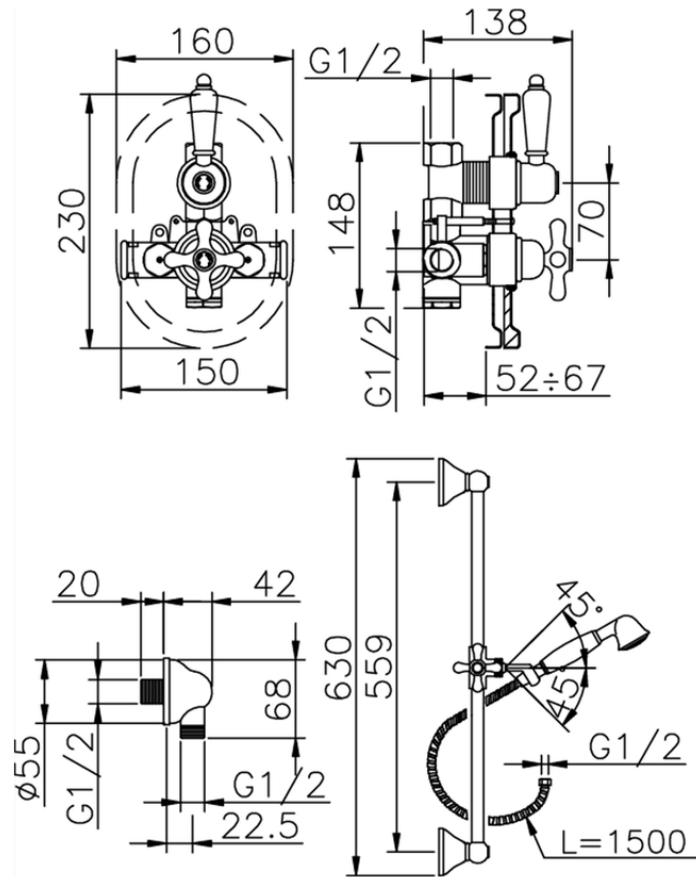

Concealed thermostatic shower mixer CROISETTE_910.CS01H.

910.CS01H.

<https://en.huberitalia.com/concealed-thermostatic-shower-mixer-croisette-910-cs01h>

2026-06-13