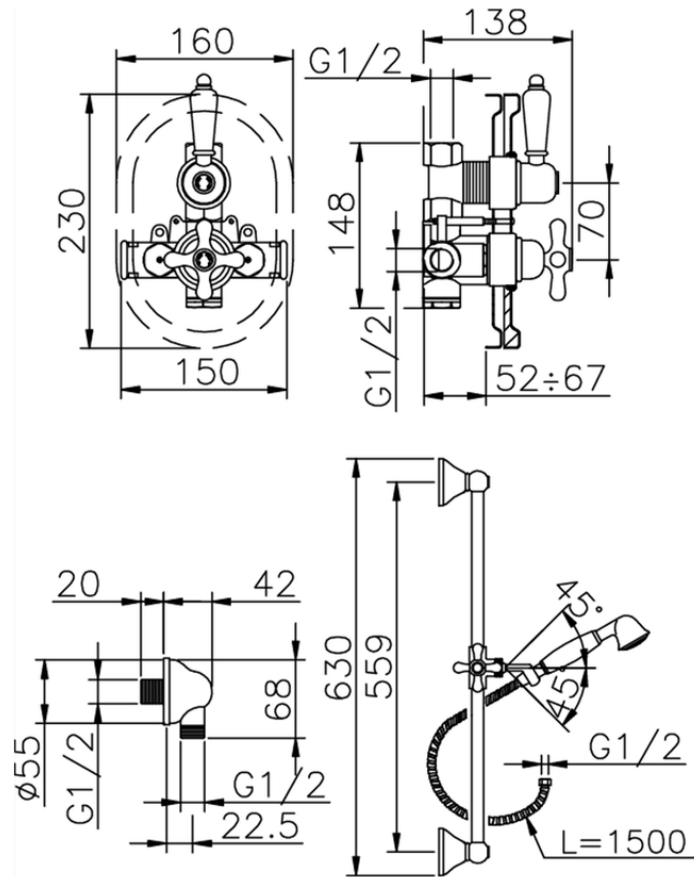

Concealed thermostatic shower mixer CROISETTE_910.CS01H.

910.CS01H.

<https://en.huberitalia.com/concealed-thermostatic-shower-mixer-croisette-910-cs01h>

2026-05-15