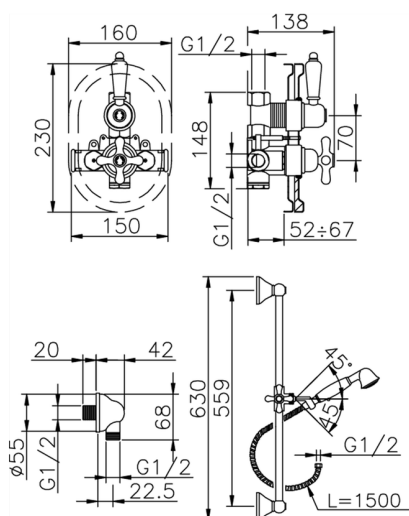

Concealed thermostatic shower mixer CROISETTE_910.CS01H.

MODEL **910.CS01H.**

Concealed thermostatic shower mixer, 1/2" Concealed Thermostatic Mixer, 1/2" outlet stopvalve, 56 cm bar with sliding bracket, classic D.53 mm brass one spray handshower, 1/2" wall elbow, 150 cm Brass flexible hose

AVAILABLE FINISHINGS

-  **AG** AG Antique Gold
-  **BA** BA Old Bronze
-  **CR** CR Chrome
-  **2W** 2W Brushed Gold

CHARACTERISTICS

Cartridge Spare Parts **24.04A.PP**

8x20 Plus P Thermostatic Valve

Installation **Concealed**