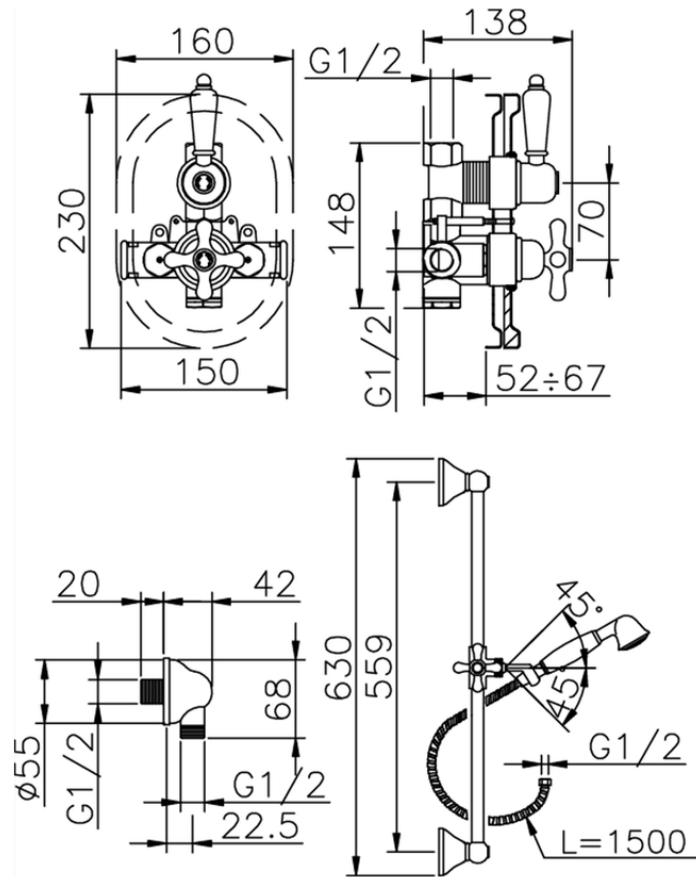

Concealed thermostatic shower mixer CROISETTE_910.CS01H.

910.CS01H.

<https://en.huberitalia.com/concealed-thermostatic-shower-mixer-croisette-910-cs01h>

2026-06-26