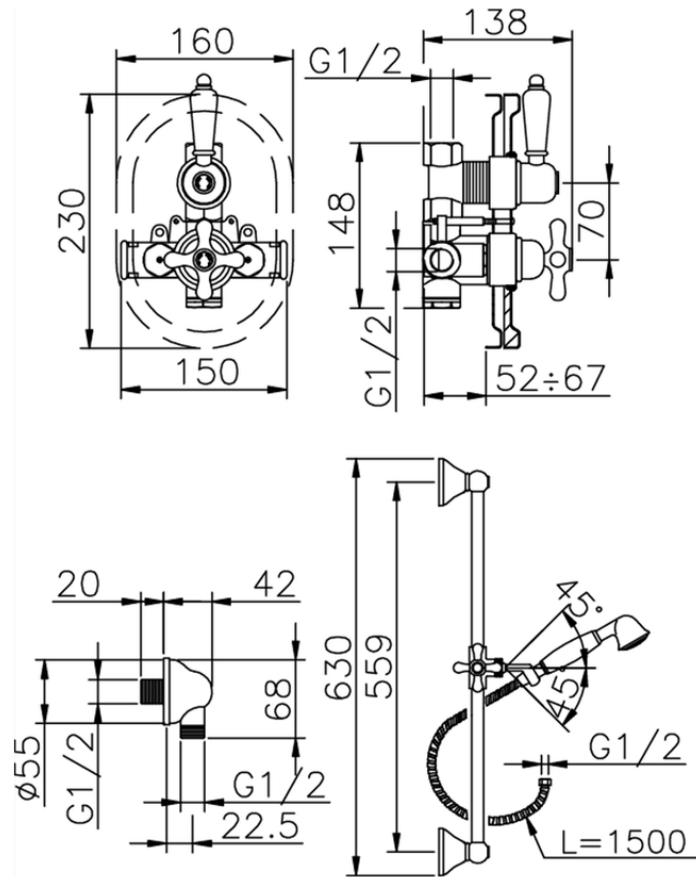

Concealed thermostatic shower mixer CROISETTE_910.CS01H.

910.CS01H.

<https://en.huberitalia.com/concealed-thermostatic-shower-mixer-croisette-910-cs01h>

2026-04-08