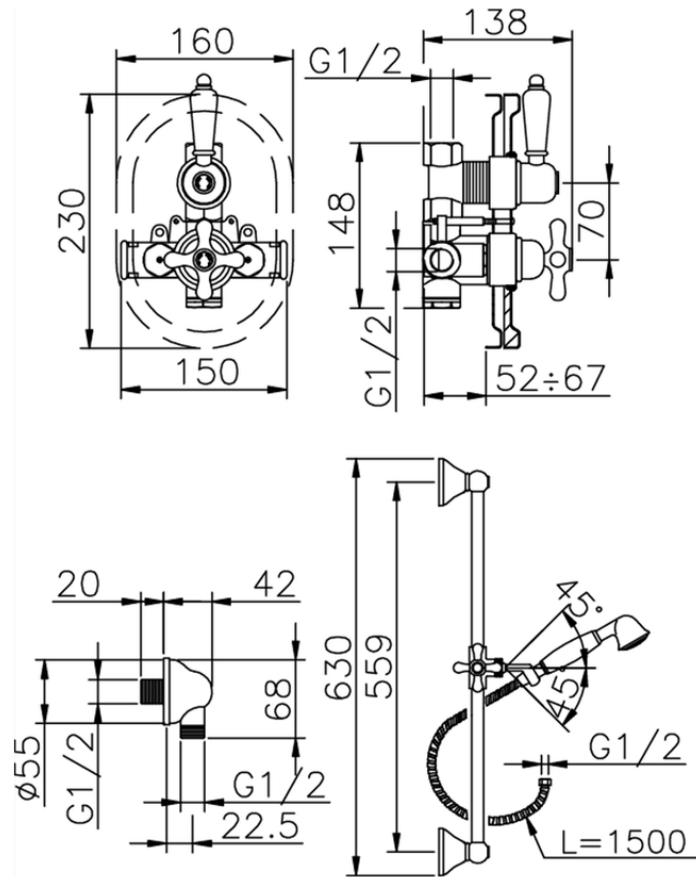

## Concealed thermostatic shower mixer CROISETTE\_910.CS01H.

910.CS01H.

<https://en.huberitalia.com/concealed-thermostatic-shower-mixer-croisette-910-cs01h>

2026-06-06