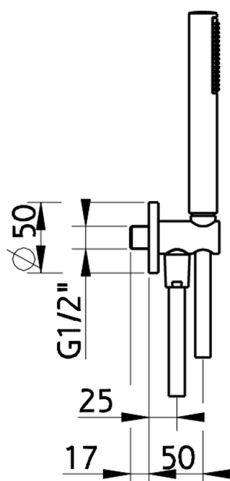

Showerset with wall elbow SHOWER_H2003030

MODEL **H2003030**

Showerset with wall elbow, wall mounted handshower holder, ABS Minimal one spray handshower D.26 mm, 150 cm smooth SILVERFLEX Flexible Hose

AVAILABLE FINISHINGS

-  **21** 21 Chrome
-  **2F** 2F Brushed Nickel
-  **2W** 2W Brushed Gold
-  **40** 40 Matt Black

CHARACTERISTICS

2025-04-22