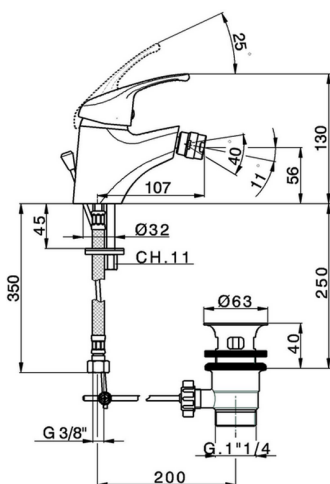

## Single lever bidet mixer BACCARAT\_BC000550

MODEL **BC000550**

Single lever bidet mixer, with 1"1/4 automatic pop-up waste, G.3/8" stainless steel flexible hoses

AVAILABLE FINISHINGS

**21** 21 Chrome

CHARACTERISTICS

Cartridge Spare Parts **ZZ95273000**

**40 mm Cartridge**

## Single lever bidet mixer BACCARAT\_BC000550

BC000550

<https://en.huberitalia.com/single-lever-bidet-mixer-baccarat-bc000550>

2026-04-06