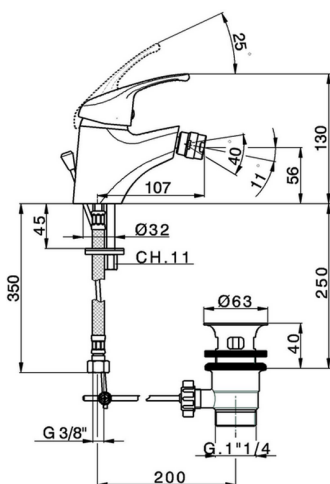

Single lever bidet mixer BACCARAT_BC000550

MODEL **BC000550**

Single lever bidet mixer, with 1"1/4 automatic pop-up waste, G.3/8" stainless steel flexible hoses

AVAILABLE FINISHINGS

21 21 Chrome

CHARACTERISTICS

Cartridge Spare Parts **ZZ95273000**

40 mm Cartridge

Single lever bidet mixer BACCARAT_BC000550

BC000550

<https://en.huberitalia.com/single-lever-bidet-mixer-baccarat-bc000550>

2026-05-15