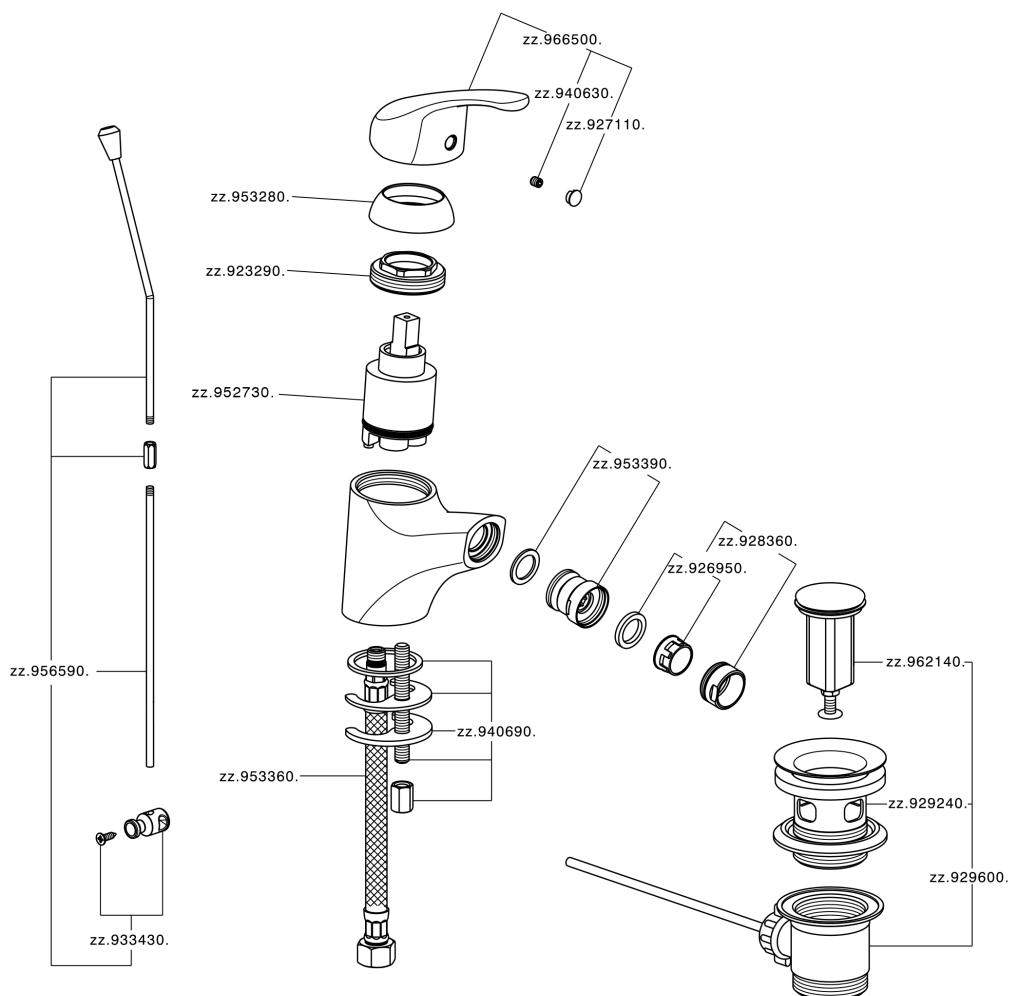

Single lever bidet mixer BACCARAT_BC000550

MODEL **BC000550**

Single lever bidet mixer, with 1"1/4 automatic pop-up waste, G.3/8" stainless steel flexible hoses

AVAILABLE FINISHINGS

21 21 Chrome

CHARACTERISTICS

Cartridge Spare Parts **ZZ95273000**

40 mm Cartridge

Single lever bidet mixer BACCARAT_BC000550

BC000550

<https://en.huberitalia.com/single-lever-bidet-mixer-baccarat-bc000550>

2026-06-06