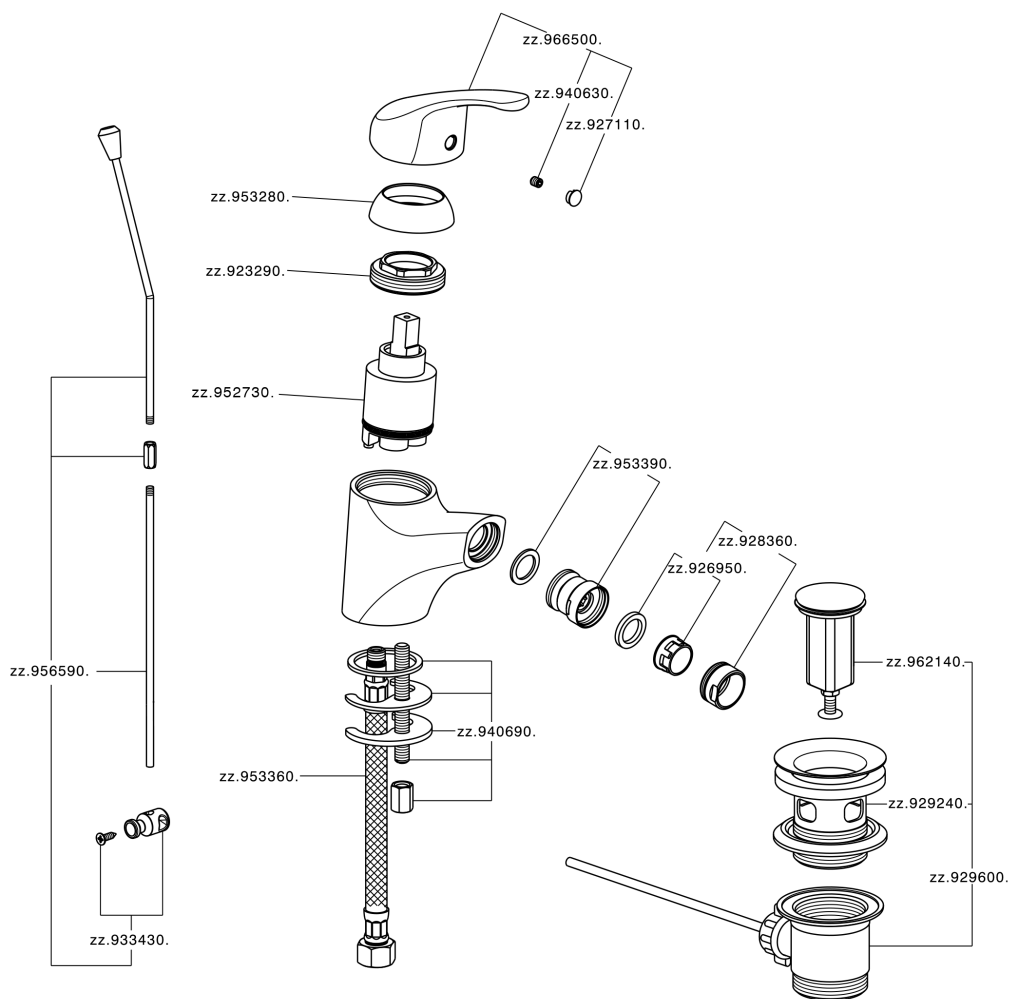

Single lever bidet mixer BACCARAT_BC000550

MODEL **BC000550**

Single lever bidet mixer, with 1"1/4 automatic pop-up waste, G.3/8" stainless steel flexible hoses

AVAILABLE FINISHINGS

21 21 Chrome

CHARACTERISTICS

Cartridge Spare Parts **ZZ95273000**

40 mm Cartridge

Single lever bidet mixer BACCARAT_BC000550

BC000550

<https://en.huberitalia.com/single-lever-bidet-mixer-baccarat-bc000550>

2026-06-26