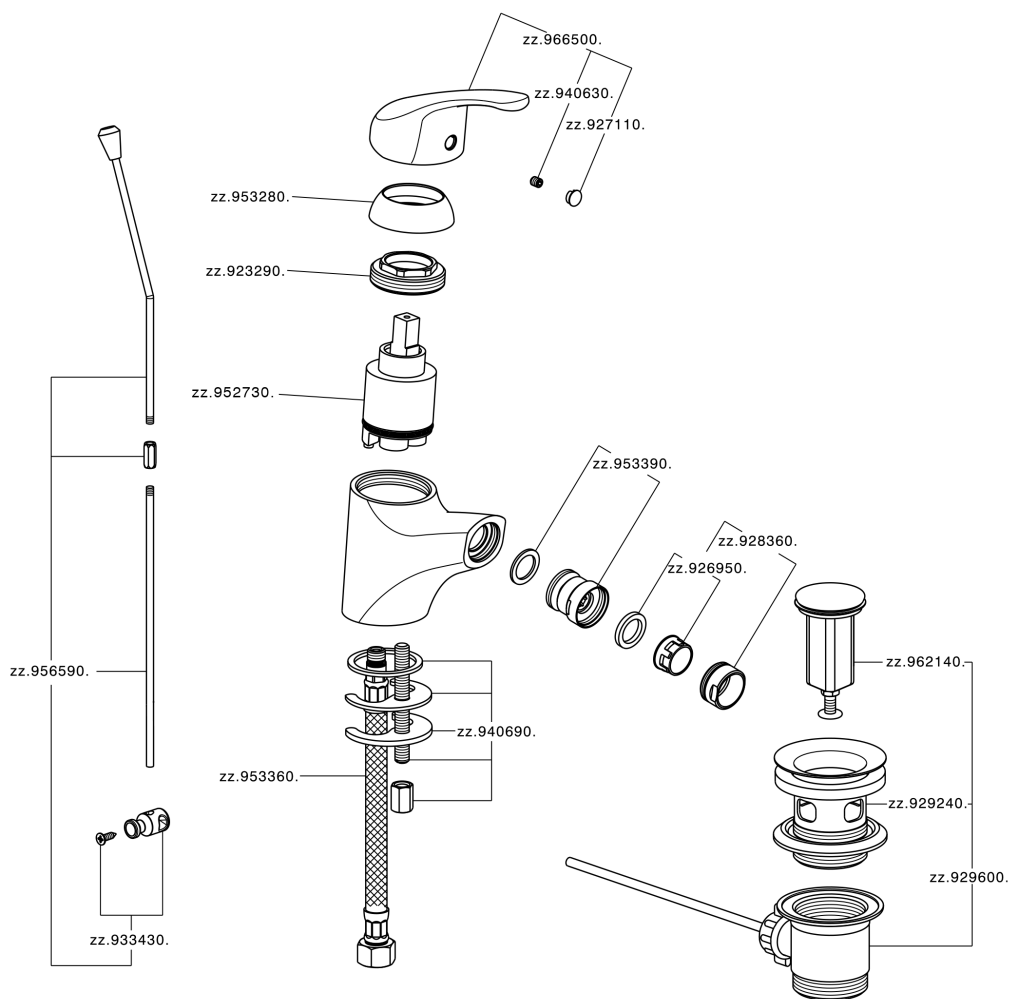

Single lever bidet mixer BACCARAT_BC000550

MODEL **BC000550**

Single lever bidet mixer, with 1"1/4 automatic pop-up waste, G.3/8" stainless steel flexible hoses

AVAILABLE FINISHINGS

21 21 Chrome

CHARACTERISTICS

Cartridge Spare Parts **ZZ95273000**

40 mm Cartridge

Single lever bidet mixer BACCARAT_BC000550

BC000550

<https://en.huberitalia.com/single-lever-bidet-mixer-baccarat-bc000550>

2026-05-15