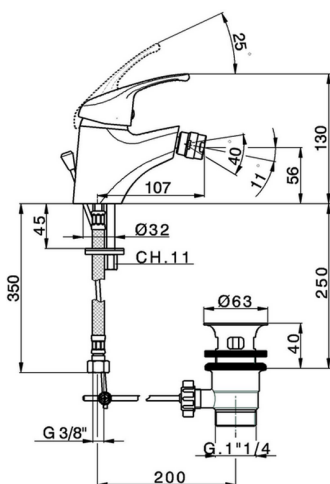

Single lever bidet mixer BACCARAT_BC000550

MODEL **BC000550**

Single lever bidet mixer, with 1"1/4 automatic pop-up waste, G.3/8" stainless steel flexible hoses

AVAILABLE FINISHINGS

21 21 Chrome

CHARACTERISTICS

Cartridge Spare Parts **ZZ95273000**

40 mm Cartridge

Single lever bidet mixer BACCARAT_BC000550

BC000550

<https://en.huberitalia.com/single-lever-bidet-mixer-baccarat-bc000550>

2026-06-06