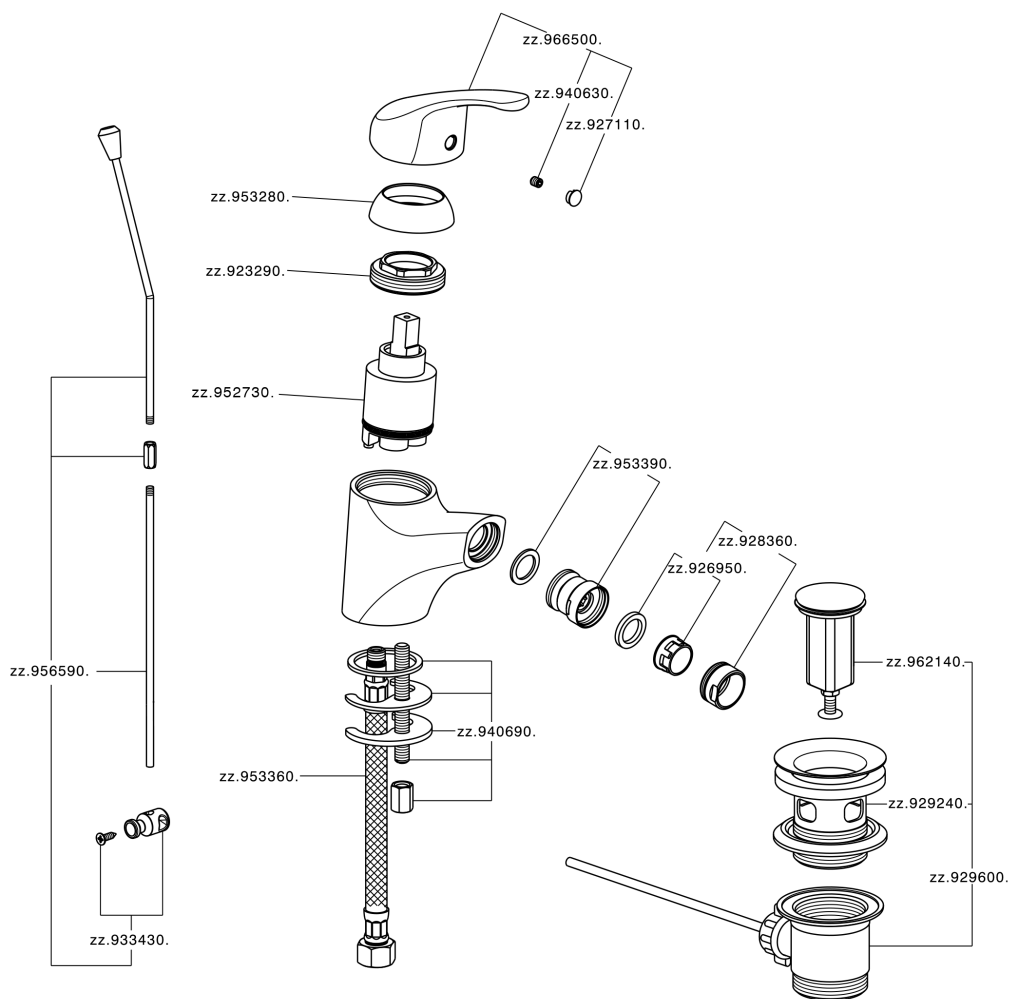

## Single lever bidet mixer BACCARAT\_BC000550

MODEL **BC000550**

Single lever bidet mixer, with 1"1/4 automatic pop-up waste, G.3/8" stainless steel flexible hoses

AVAILABLE FINISHINGS

**21** 21 Chrome

CHARACTERISTICS

Cartridge Spare Parts **ZZ95273000**

**40 mm Cartridge**

## Single lever bidet mixer BACCARAT\_BC000550

BC000550

<https://en.huberitalia.com/single-lever-bidet-mixer-baccarat-bc000550>

2026-04-06