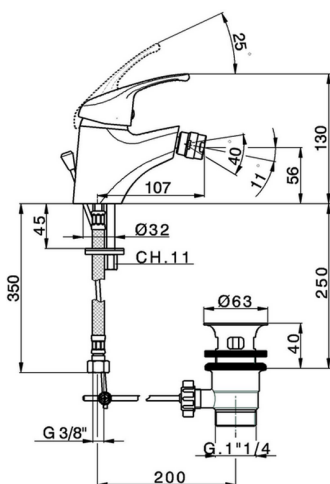

Single lever bidet mixer BACCARAT_BC000550

MODEL **BC000550**

Single lever bidet mixer, with 1"1/4 automatic pop-up waste, G.3/8" stainless steel flexible hoses

AVAILABLE FINISHINGS

21 21 Chrome

CHARACTERISTICS

Cartridge Spare Parts **ZZ95273000**

40 mm Cartridge

Single lever bidet mixer BACCARAT_BC000550

BC000550

<https://en.huberitalia.com/single-lever-bidet-mixer-baccarat-bc000550>

2026-06-26