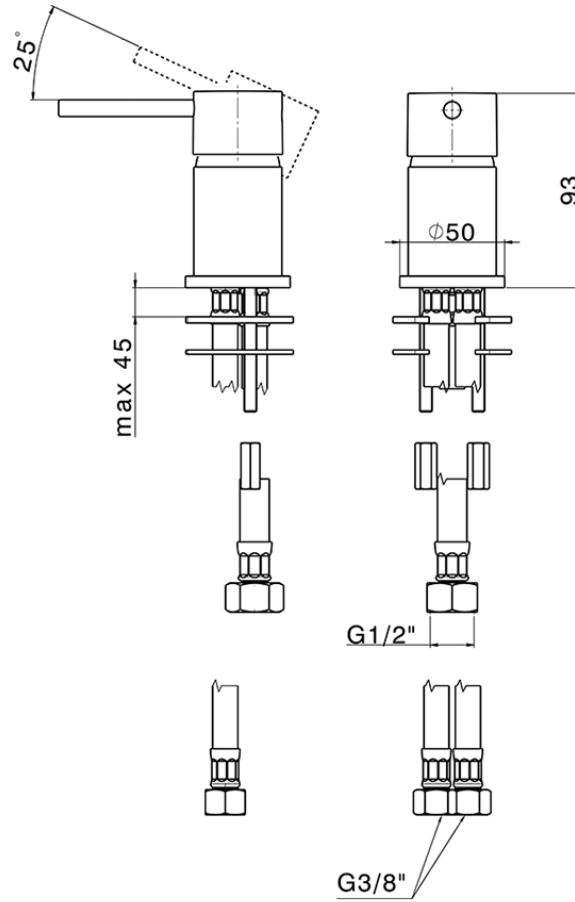

Single lever mixer NUOVA KIRUNA_K2000650

K2000650

<https://en.huberitalia.com/single-lever-mixer-nuova-kiruna-k2000650>

2024-11-23