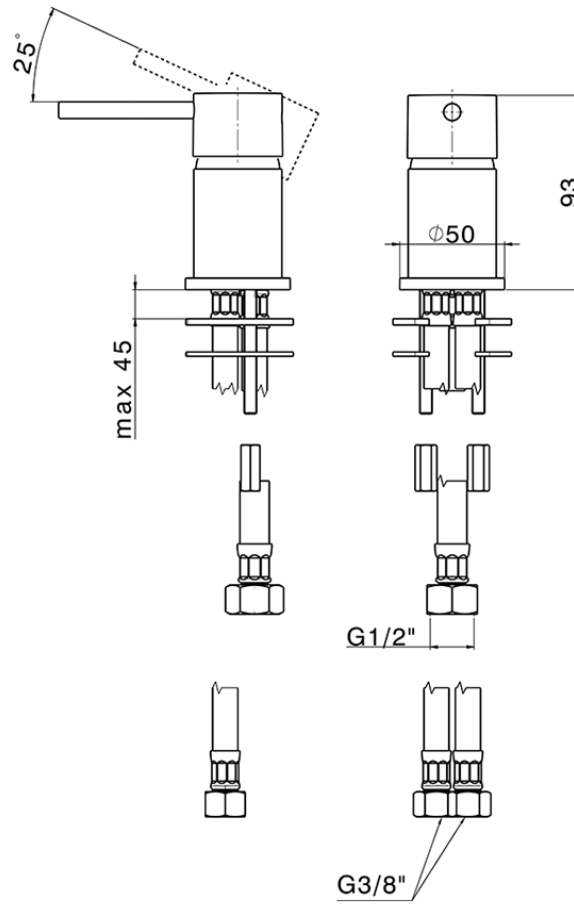

Single lever mixer NUOVA KIRUNA_K2000650

K2000650

<https://en.huberitalia.com/single-lever-mixer-nuova-kiruna-k2000650>

2024-11-23