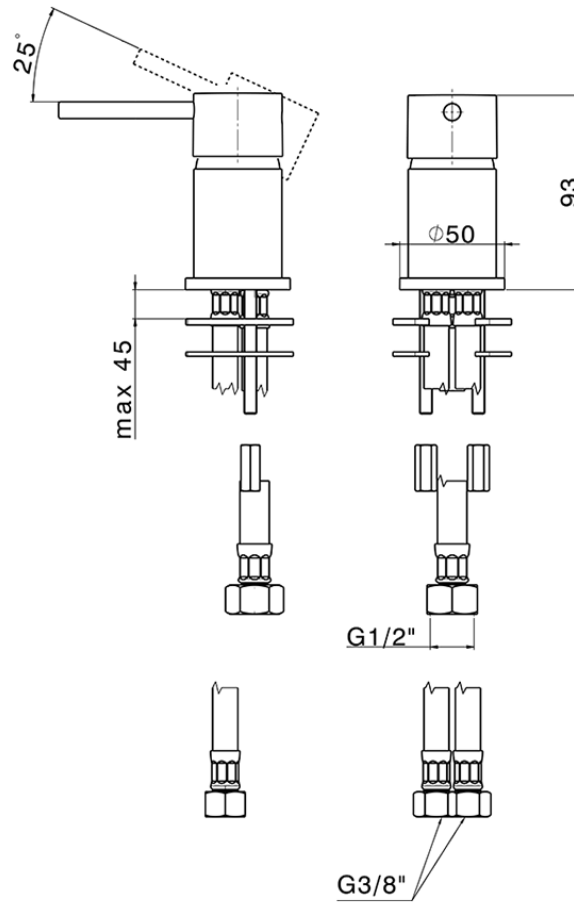

Single lever mixer NUOVA KIRUNA_K2000650

K2000650

<https://en.huberitalia.com/single-lever-mixer-nuova-kiruna-k2000650>

2024-11-12