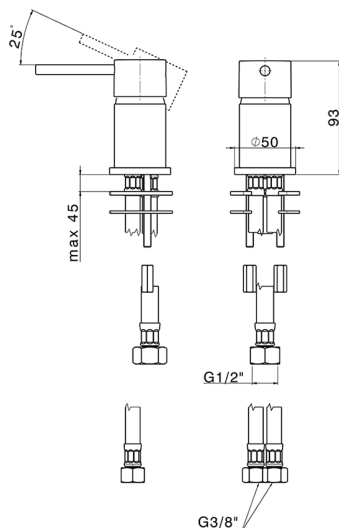

Single lever mixer NUOVA KIRUNA_K2000650

MODEL **K2000650**

Single lever mixer, without waste, without spout, G.3/8" stainless steel flexible hose

AVAILABLE FINISHINGS

-  **21** 21 Chrome
-  **26** 26 Old Copper
-  **2F** 2F Brushed Nickel
-  **2W** 2W Brushed Gold
-  **40** 40 Matt Black
-  **4Q** 4Q Matt White

CHARACTERISTICS

Cartridge Spare Parts **ZZ97179000**

35 mm Cartridge

2024-11-12