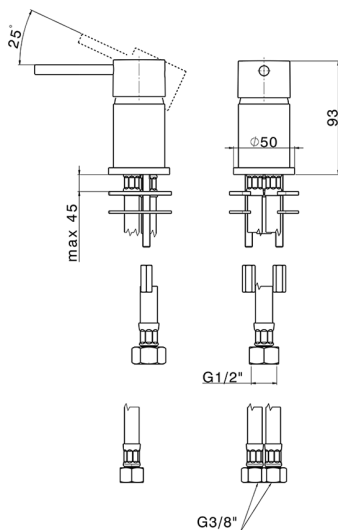

## Single lever mixer NUOVA KIRUNA\_K2000650

MODEL **K2000650**

Single lever mixer, without waste, without spout, G.3/8" stainless steel flexible hose

### CHARACTERISTICS

Cartridge Spare Parts **ZZ97179000**

**35 mm Cartridge**

2024-11-23