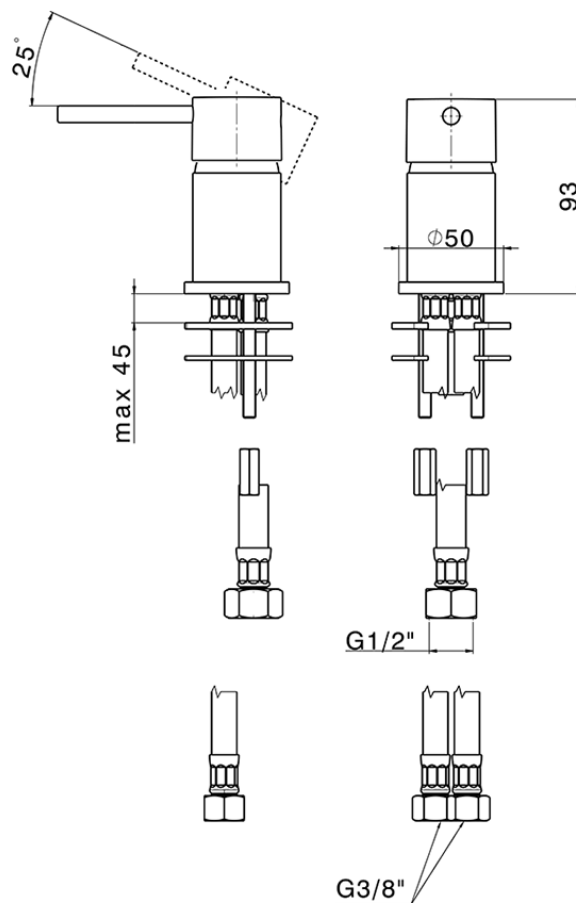

Single lever mixer NUOVA KIRUNA_K2000650

K2000650

<https://en.huberitalia.com/single-lever-mixer-nuova-kiruna-k2000650>

2024-11-23