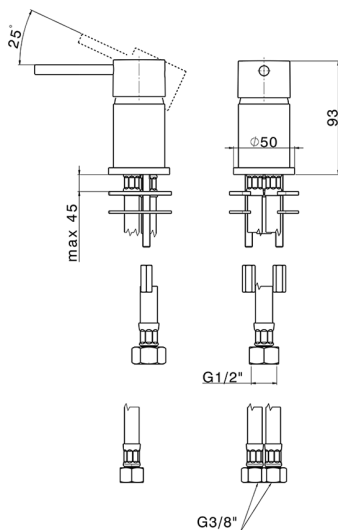

Single lever mixer NUOVA KIRUNA_K2000650

MODEL **K2000650**

Single lever mixer, without waste, without spout, G.3/8" stainless steel flexible hose

AVAILABLE FINISHINGS

-  **21** 21 Chrome
-  **26** 26 Old Copper
-  **2F** 2F Brushed Nickel
-  **2W** 2W Brushed Gold
-  **40** 40 Matt Black
-  **4Q** 4Q Matt White

CHARACTERISTICS

Cartridge Spare Parts **ZZ97179000**

35 mm Cartridge

2024-11-23