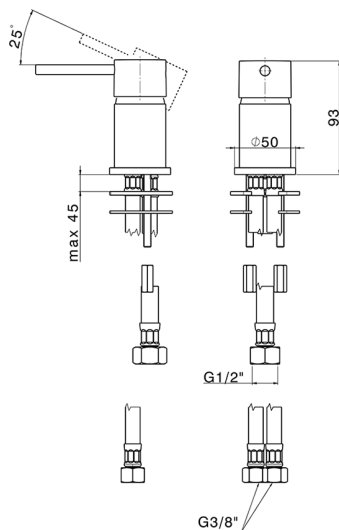

Single lever mixer NUOVA KIRUNA_K2000650

MODEL **K2000650**

Single lever mixer, without waste, without spout, G.3/8" stainless steel flexible hose

AVAILABLE FINISHINGS

-  **21** 21 Chrome
-  **26** 26 Old Copper
-  **2F** 2F Brushed Nickel
-  **2W** 2W Brushed Gold
-  **40** 40 Matt Black
-  **4Q** 4Q Matt White

CHARACTERISTICS

Cartridge Spare Parts **ZZ97179000**

35 mm Cartridge

2024-11-23