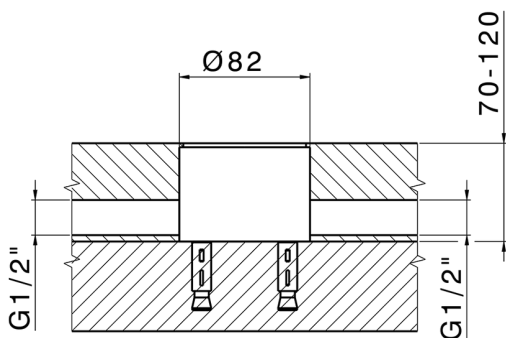

## Exposed part for single-lever bath shower mixer NUOVA KIRUNA\_K2014200

MODEL **K2014200**

Exposed part for single-lever bath shower mixer, handshower holder on column, 3sprays handshower ABS on bracket for CombiShower, 150 cm smooth SUPREME Flexible Hose, without concealed part (for item ZB004510)

**Concealed part single lever free-standing CONCEALED\_ZB004510**

MODEL **ZB004510**

Floor mounted concealed part, for free-standing mixer

AVAILABLE FINISHINGS

 **04** 04 Without finishing

CHARACTERISTICS

Installation	<b>Concealed</b>
Concealed	<b>1</b>