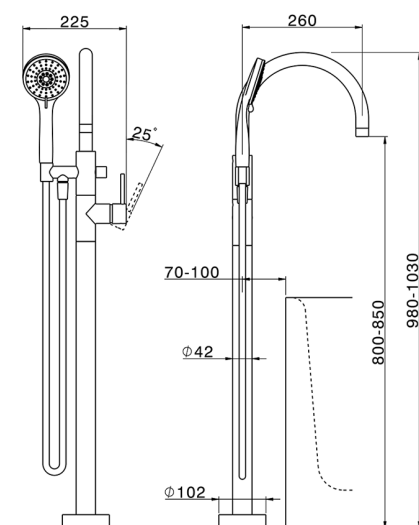

## Exposed part for single-lever bath shower mixer NUOVA KIRUNA\_K2014200

MODEL **K2014200**

Exposed part for single-lever bath shower mixer, handshower holder on column, 3sprays handshower ABS on bracket for CombiShower, 150 cm smooth SUPREME Flexible Hose, without concealed part (for item ZB004510)

### CHARACTERISTICS

Cartridge Spare Parts **ZZ95409000**

**35 mm Cartridge**

Installation **Concealed**

Required concealed parts **ZB004510**

### EcoStop

EcoStop feature limits water flow to approximately 50% of maximum output with one point of resistance on setting. Push slightly past the middle stop only when full water output is required. This will save water up to 50%.

**Concealed part single lever free-standing CONCEALED\_ZB004510**

MODEL **ZB004510**

Floor mounted concealed part, for free-standing mixer

AVAILABLE FINISHINGS

 **04** 04 Without finishing

CHARACTERISTICS

Installation	<b>Concealed</b>
Concealed	<b>1</b>