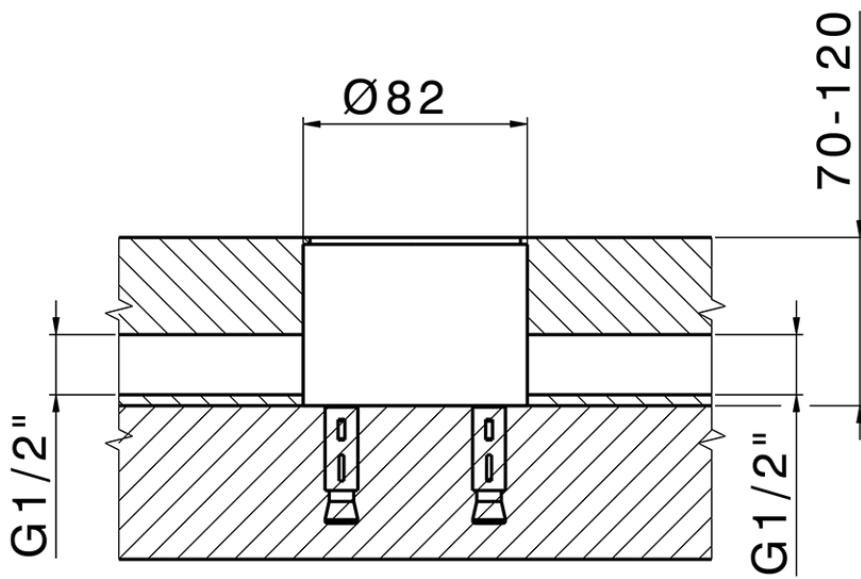

Exposed part for single-lever bath shower mixer NUOVA KIRUNA\_K2014200

K2014200

<https://en.huberitalia.com/exposed-part-for-single-lever-bath-shower-mixer-nuova-kiruna-k2014200>

ZB004510

<https://en.huberitalia.com/concealed-part-single-lever-free-standing-concealed-zb004510>