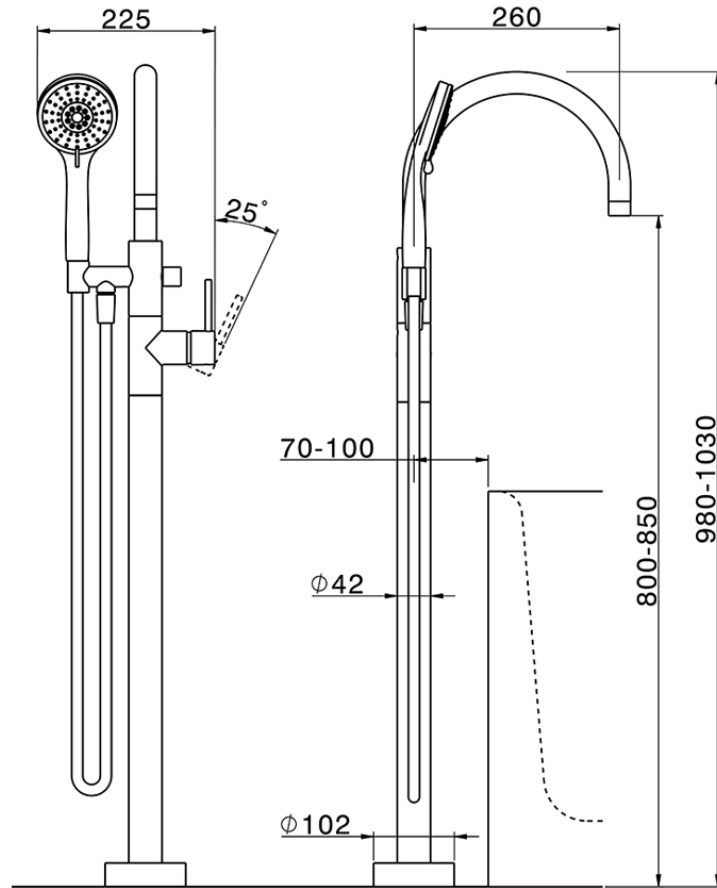

Exposed part for single-lever bath shower mixer NUOVA KIRUNA\_K2014200

K2014200

<https://en.huberitalia.com/exposed-part-for-single-lever-bath-shower-mixer-nuova-kiruna-k2014200>

ZB004510

<https://en.huberitalia.com/concealed-part-single-lever-free-standing-concealed-zb004510>