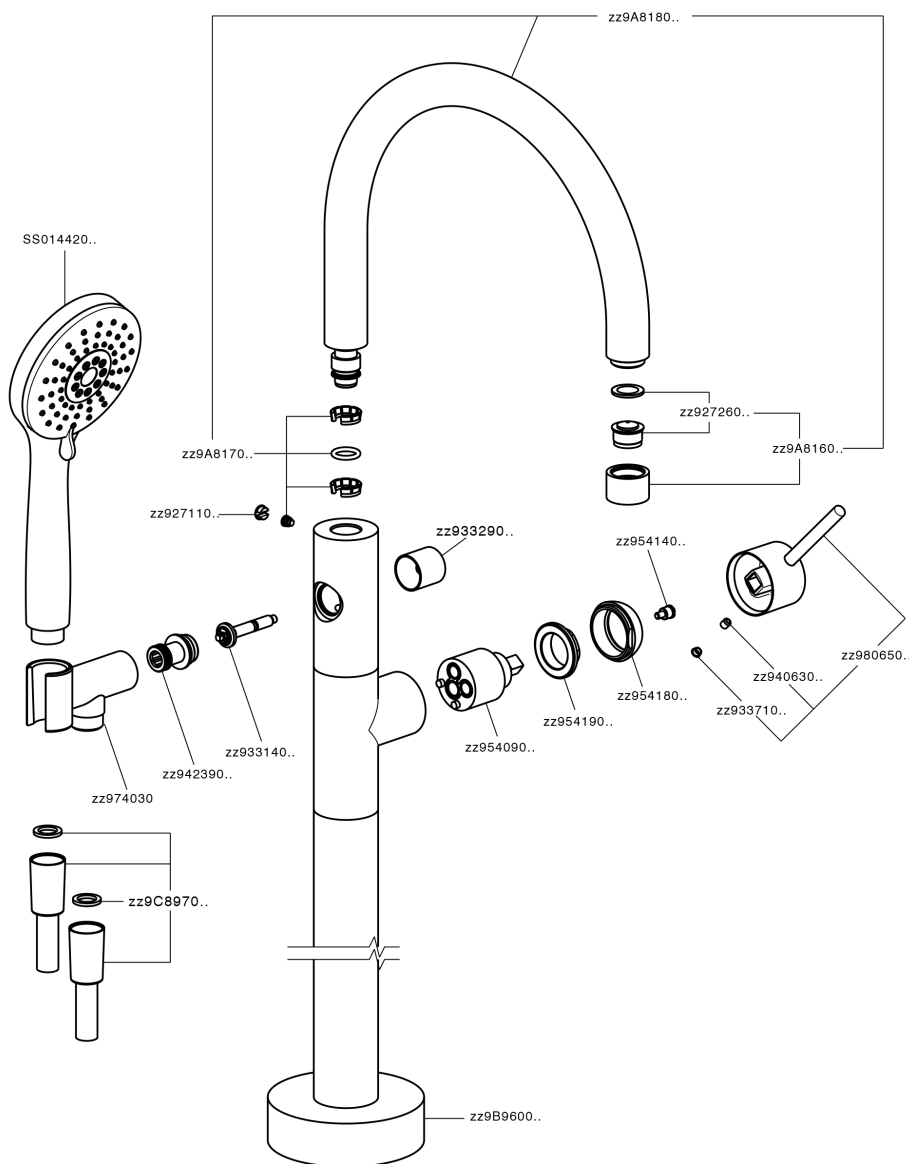

## Exposed part for single-lever bath shower mixer NUOVA KIRUNA\_K2014200

K2014200

<https://en.huberitalia.com/exposed-part-for-single-lever-bath-shower-mixer-nuova-kiruna-k2014200>

Concealed part single lever free-standing CONCEALED\_ZB004510

ZB004510

<https://en.huberitalia.com/concealed-part-single-lever-free-standing-concealed-zb004510>

2024-12-22