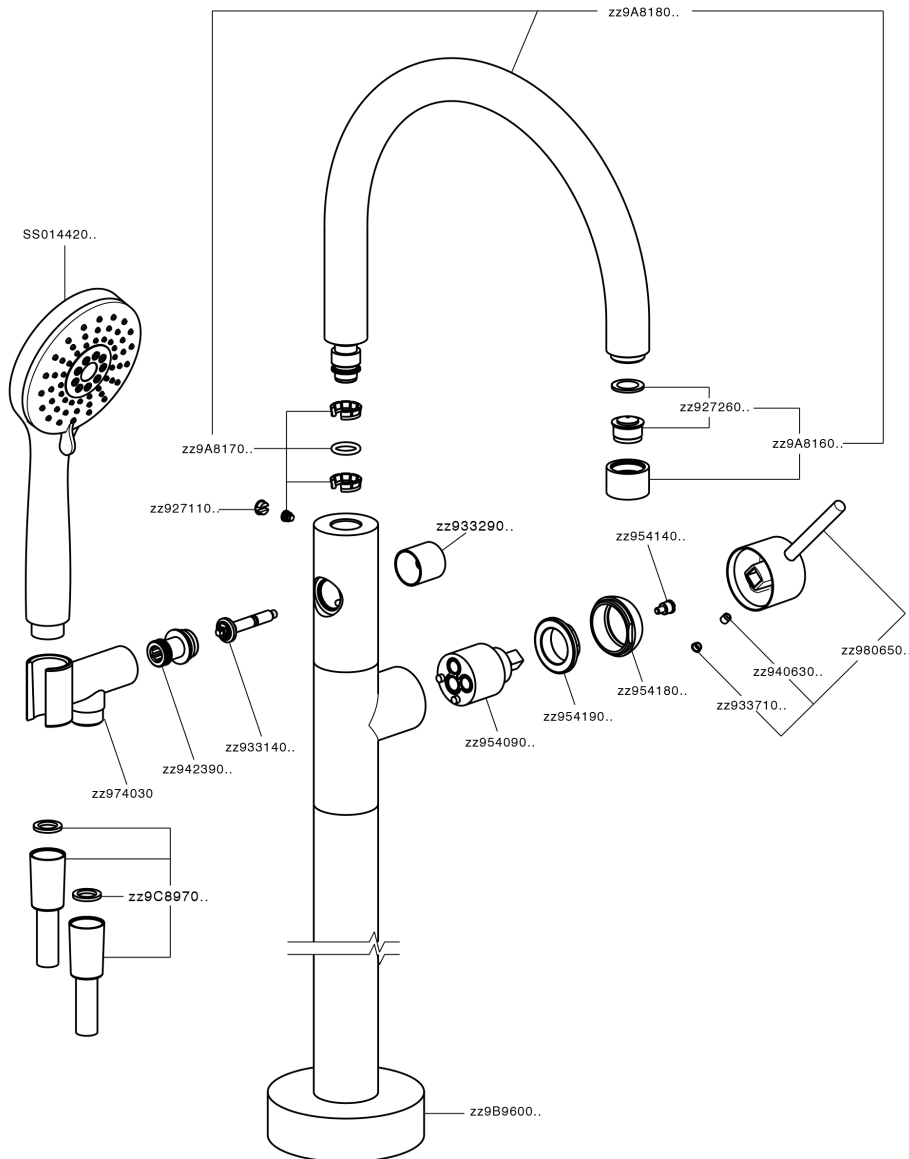

## Exposed part for single-lever bath shower mixer NUOVA KIRUNA\_K2014200

K2014200

<https://en.huberitalia.com/exposed-part-for-single-lever-bath-shower-mixer-nuova-kiruna-k2014200>

Concealed part single lever free-standing CONCEALED\_ZB004510

ZB004510

<https://en.huberitalia.com/concealed-part-single-lever-free-standing-concealed-zb004510>

2024-12-22