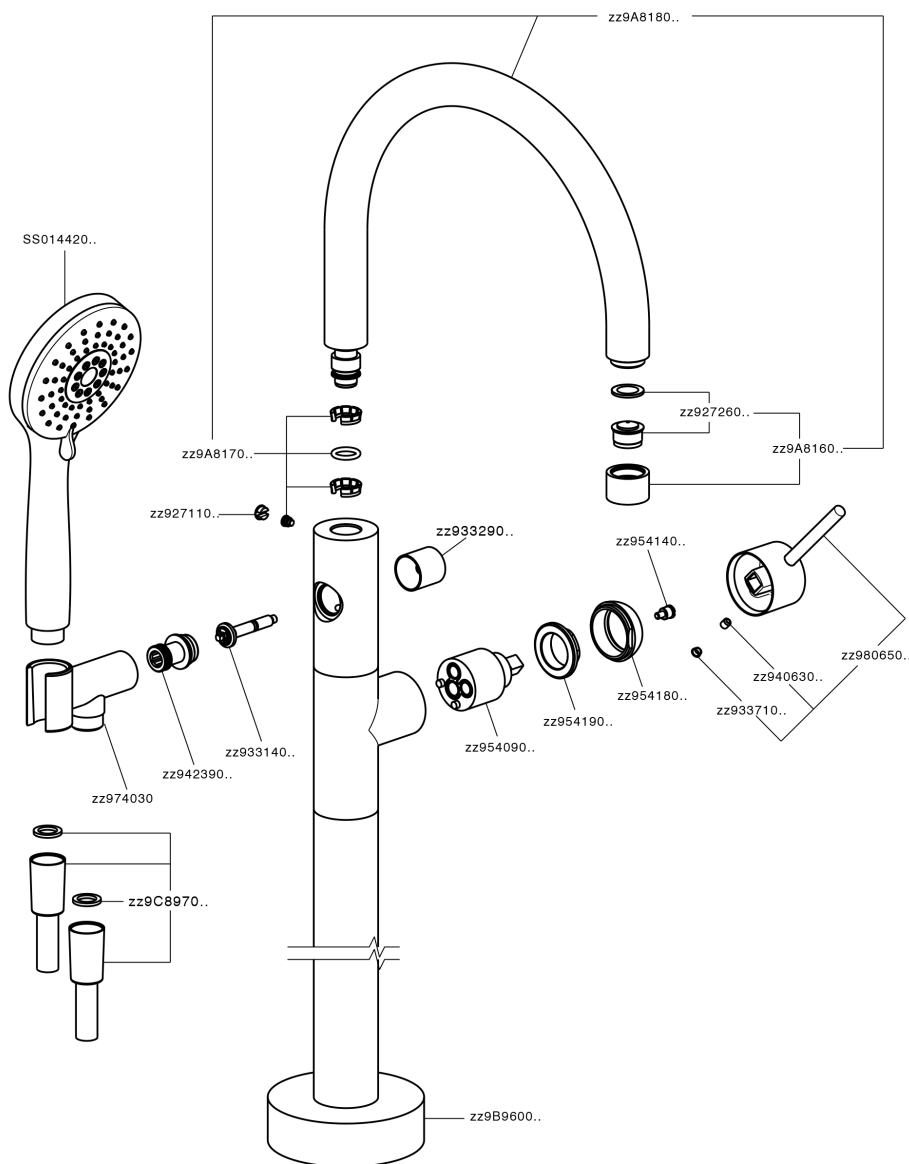

Exposed part for single-lever bath shower mixer NUOVA KIRUNA_K2014200

MODEL **K2014200**

Exposed part for single-lever bath shower mixer, handshower holder on column, 3sprays handshower ABS on bracket for CombiShower, 150 cm smooth SUPREME Flexible Hose, without concealed part (for item ZB004510)

AVAILABLE FINISHINGS

-  **21** 21 Chrome
-  **26** 26 Old Copper
-  **2F** 2F Brushed Nickel
-  **2W** 2W Brushed Gold
-  **40** 40 Matt Black
-  **4Q** 4Q Matt White

CHARACTERISTICS

Cartridge Spare Parts **ZZ95409000**

35 mm Cartridge

Installation **Concealed**

Required concealed parts **ZB004510**

EcoStop

EcoStop feature limits water flow to approximately 50% of maximum output with one point of resistance on setting. Push slightly past the middle stop only when full water output is required. This will save water up to 50%.

Exposed part for single-lever bath shower mixer NUOVA KIRUNA_K2014200

K2014200

<https://en.huberitalia.com/exposed-part-for-single-lever-bath-shower-mixer-nuova-kiruna-k2014200>

Concealed part single lever free-standing CONCEALED_ZB004510