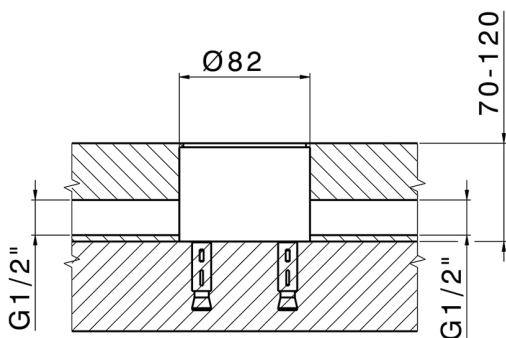

Exposed part for single-lever bath shower mixer NUOVA KIRUNA_K2014200

MODEL **K2014200**

Exposed part for single-lever bath shower mixer, handshower holder on column, 3sprays handshower ABS on bracket for CombiShower, 150 cm smooth SUPREME Flexible Hose, without concealed part (for item ZB004510)

35 mm Cartridge

Installation **Concealed**

Required concealed parts **ZB004510**

EcoStop

EcoStop feature limits water flow to approximately 50% of maximum output with one point of resistance on setting. Push slightly past the middle stop only when full water output is required. This will save water up to 50%.

MODEL **ZB004510**

Floor mounted concealed part, for free-standing mixer

AVAILABLE FINISHINGS

 **04** 04 Without finishing

CHARACTERISTICS

Installation	Concealed
Concealed	1

2024-12-22