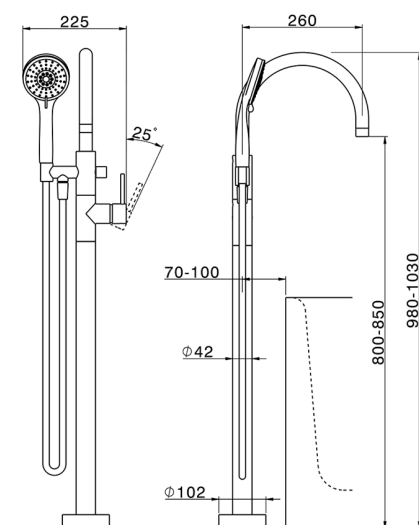

Exposed part for single-lever bath shower mixer NUOVA KIRUNA_K2014200

MODEL **K2014200**

Exposed part for single-lever bath shower mixer, handshower holder on column, 3sprays handshower ABS on bracket for CombiShower, 150 cm smooth SUPREME Flexible Hose, without concealed part (for item ZB004510)

AVAILABLE FINISHINGS

-  **21** 21 Chrome
-  **26** 26 Old Copper
-  **2F** 2F Brushed Nickel
-  **2W** 2W Brushed Gold
-  **40** 40 Matt Black
-  **4Q** 4Q Matt White

CHARACTERISTICS

Cartridge Spare Parts **ZZ95409000**

35 mm Cartridge

Installation **Concealed**

Required concealed parts **ZB004510**

EcoStop

EcoStop feature limits water flow to approximately 50% of maximum output with one point of resistance on setting. Push slightly past the middle stop only when full water output is required. This will save water up to 50%.

Exposed part for single-lever bath shower mixer NUOVA KIRUNA_K2014200

K2014200

<https://en.huberitalia.com/exposed-part-for-single-lever-bath-shower-mixer-nuova-kiruna-k2014200>

Concealed part single lever free-standing CONCEALED_ZB004510