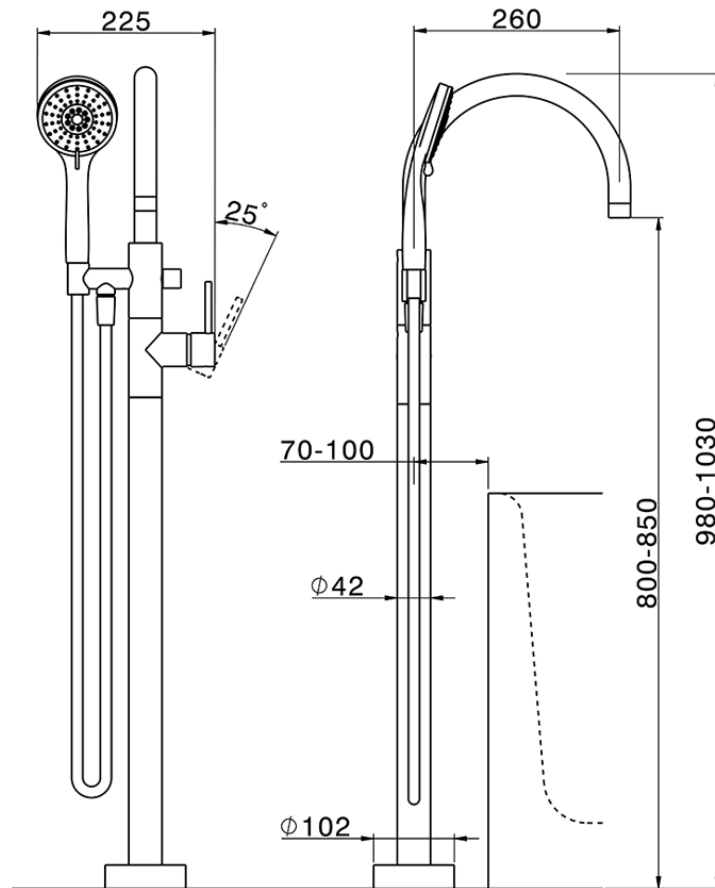

## Exposed part for single-lever bath shower mixer NUOVA KIRUNA\_K2014200

K2014200

<https://en.huberitalia.com/exposed-part-for-single-lever-bath-shower-mixer-nuova-kiruna-k2014200>

ZB004510

<https://en.huberitalia.com/concealed-part-single-lever-free-standing-concealed-zb004510>