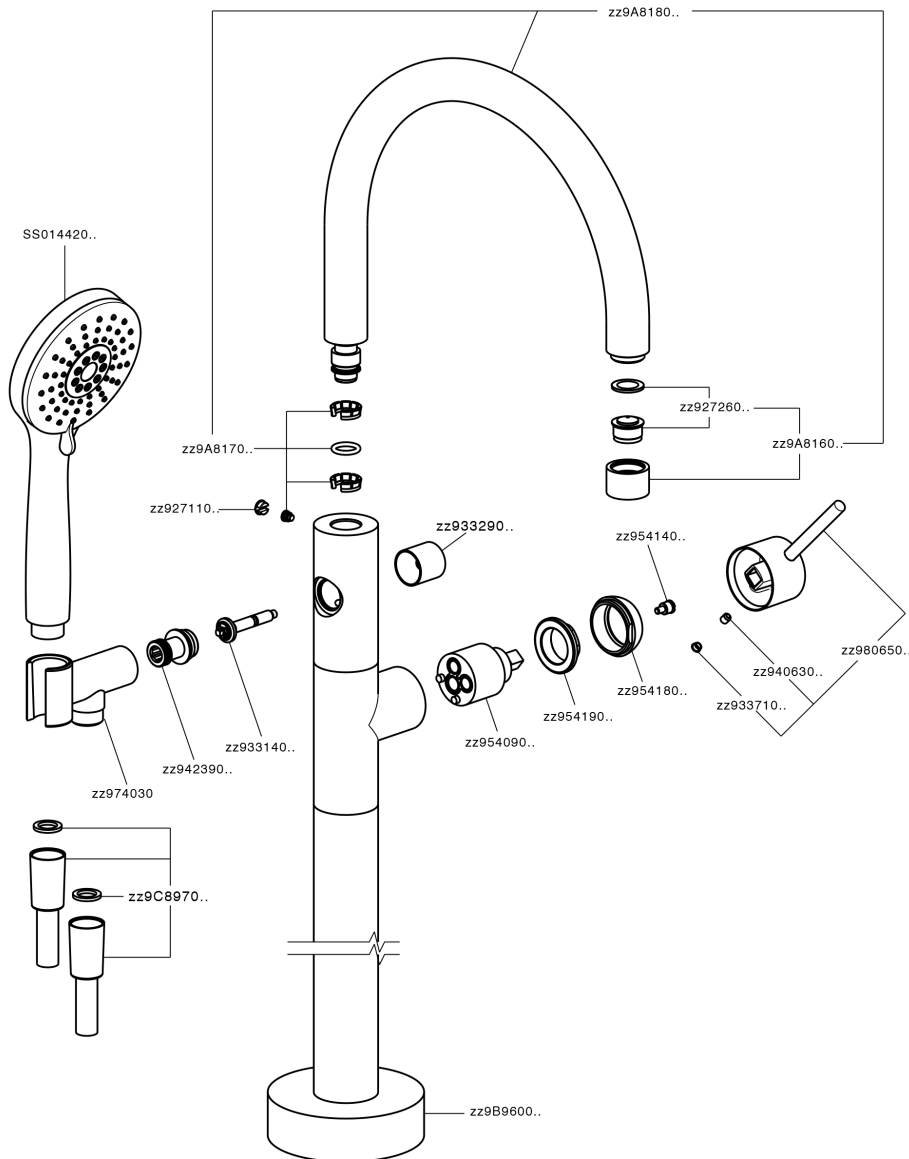

Exposed part for single-lever bath shower mixer NUOVA KIRUNA_K2014200

K2014200

<https://en.huberitalia.com/exposed-part-for-single-lever-bath-shower-mixer-nuova-kiruna-k2014200>

Concealed part single lever free-standing CONCEALED_ZB004510

ZB004510

<https://en.huberitalia.com/concealed-part-single-lever-free-standing-concealed-zb004510>

2024-12-22